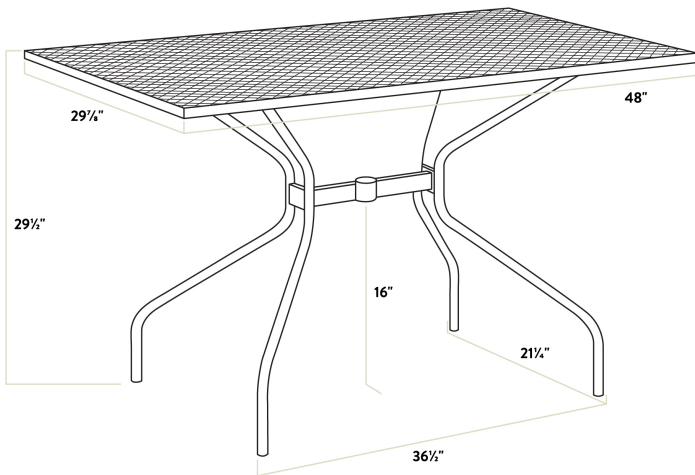

### Technical Data

Length	48 Inches
Width	30 Inches
Height	29 3/4 Inches
Height Style	Standard Height
Umbrella Hole Diameter	2 Inches
Assembled	Assembly Required
Color	Black
Features	Umbrella Hole
Finish	Powder-Coated
Frame Material	Steel

## Technical Data

Installation Type	Freestanding
Shape	Rectangle
Table Seating Capacity	4 Chairs
Tabletop Material	Mesh Steel
Type	Tables
Usage	Outdoor

## Notes & Details

Add functionality and pizzazz to your patio or other outdoor seating area with this Lancaster Table & Seating Harbor black 30" x 48" rectangular dining height powder-coated steel mesh table with modern legs. This table is constructed of durable stainless steel with a black powder-coated finish that makes it resistant to inclement weather conditions, so you can keep it outdoors year-round without worry. The mesh tabletop design allows liquid to slip through so that it doesn't make a mess, giving it useful protection against spills and rain.

The stylish leg design of this table allows it to stand proudly in your establishment while adding a modern touch to your outdoor dining area. Plus, the lightweight design allows you to easily move the table wherever it's needed most! The tabletop features a 2" umbrella hole, so you can attach an umbrella (sold separately) to enhance your venue's style and keep your guests comfortable on sunny days. Designed specifically for outdoor use, this table makes an excellent addition to restaurants, bar patios, and other outdoor entertainment areas such as banquets and luaus. To save you money on shipping costs, this table ships unassembled!