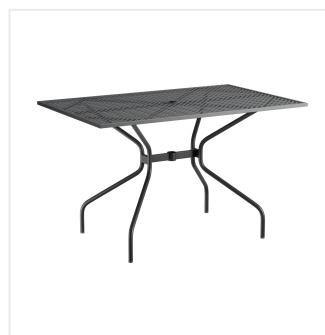

## Lancaster Table & Seating Harbor Black 30" x 48" Rectangular Outdoor Standard Height Table with Modern Legs

#427CMSM3048B

Item #: 427CMSM3048B Qty: \_\_\_\_\_

Project: \_\_\_\_\_

Approval: \_\_\_\_\_ Date: \_\_\_\_\_

### Features

- Simple seating solution for patios and outdoor dining areas
- Durable, powder coated steel construction
- Mesh tabletop allows for easy cleaning
- Leg design adds a modern touch to your dining area
- Incorporated umbrella hole makes it easy to shade your customers from the sun

## Notes & Details

Add functionality and pizzazz to your patio or other outdoor seating area with this Lancaster Table & Seating Harbor black 30" x 48" rectangular dining height powder-coated steel mesh table with modern legs. This table is constructed of durable stainless steel with a black powder-coated finish that makes it resistant to inclement weather conditions, so you can keep it outdoors year-round without worry. The mesh tabletop design allows liquid to slip through so that it doesn't make a mess, giving it useful protection against spills and rain.

The stylish leg design of this table allows it to stand proudly in your establishment while adding a modern touch to your outdoor dining area. Plus, the lightweight design allows you to easily move the table wherever it's needed most! The tabletop features a 2" umbrella hole, so you can attach an umbrella (sold separately) to enhance your venue's style and keep your guests comfortable on sunny days. Designed specifically for outdoor use, this table makes an excellent addition to restaurants, bar patios, and other outdoor entertainment areas such as banquets and luaus. To save you money on shipping costs, this table ships unassembled!