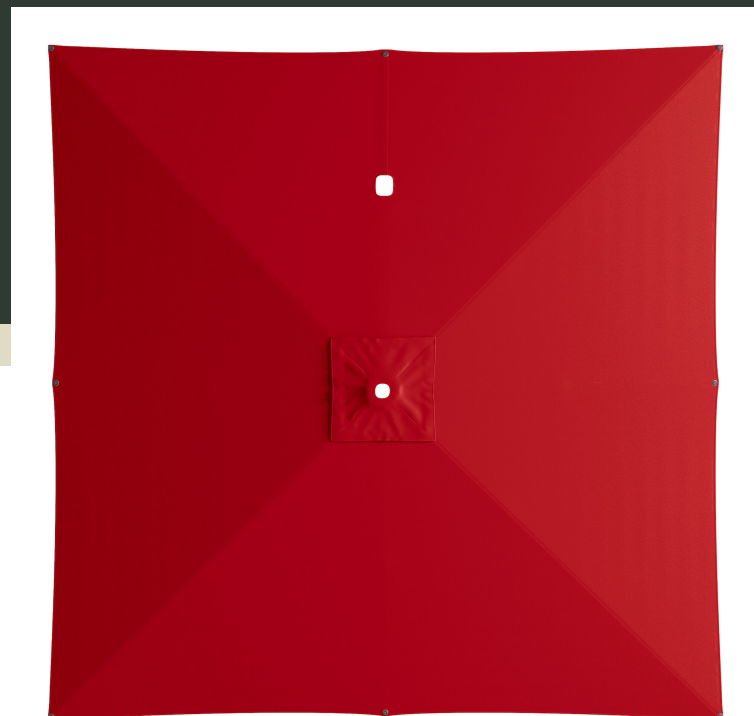

## Features

- Ideal for expanding outdoor seating at restaurants, parties, and events
- Includes a single vent to promote air circulation
- Solution-dyed acrylic fabric is water-resistant
- Fade-resistant canopy boasts UV50+ sun protection
- Compatible with select Lancaster Table & Seating cantilever umbrella frames (sold separately)

## Technical Data

Length	10 Feet
Width	10 Feet
Color	Red
Fabric Weight	230 GSM
Features	Fade Resistant UV50+ Sun Protection Water Resistant
Material	Solution Dyed Acrylic
Shape	Square
Type	Replacement Canopies

## Notes & Details

Replace your worn or damaged umbrella canopy with this Lancaster Table & Seating 10' square red umbrella canopy! This canopy's 10' span is perfect for shading a table from the sun, while a single vent in this breathable canopy allows air flow to increase stability. It's made of water-resistant 230 GSM, solution-dyed acrylic fabric. The high-luminosity fabric is fade-resistant and has UV50+ sun protection to last for 4-5 years. Expand your outdoor seating with ease and ensure your guests are comfortable and protected thanks to its reliable design.

This canopy repels dirt and is easy to clean, while its red color is sure to add a vibrant look to any space, making it perfect for parties, picnics, or other catering events. It's compatible with select cantilever umbrella frames (sold separately), and comes with a Velcro® tie to keep the umbrella closed for easy storage. Reach for this Lancaster Table & Seating canopy to enhance your outdoor space and keep guests happy and comfortable.