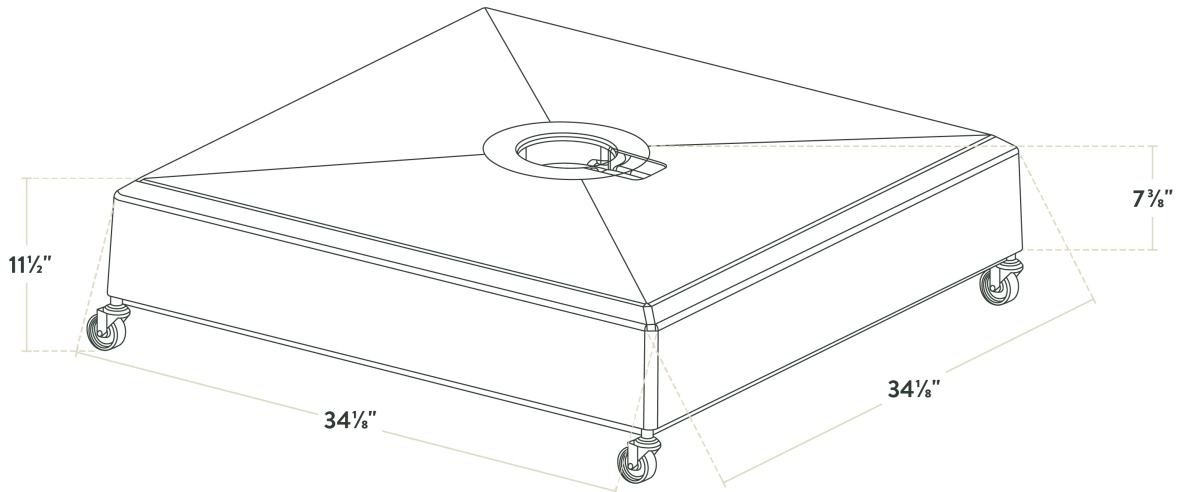

Lancaster Table & Seating 4-Piece Gray Fillable Cantilever Umbrella Base with Wheels

#427CLBASE4PC

Item #: 427CLBASE4PC Qty: _____

Project: _____

Approval: _____ Date: _____

Features

- 4 resin containers are easy to transport and fill
- Frame is made of durable steel
- Wheels allow for easier mobility
- Weighs 286 lb. when completely full to keep your umbrella secure and upright
- Great for patios and outdoor dining

Technical Data

Length	34 1/8 Inches
Width	34 1/8 Inches
Height	11 1/2 Inches
Assembled	Assembly Required
Color	Gray
Features	Fillable Base Wheels
Frame Material	Steel
Material	Resin

Technical Data

Shape	Square
Type	Bases
Weight	286 lb.

Plan View

#427CLBASE4PC

Notes & Details

Keep your umbrella secure with this Lancaster Table & Seating 4-piece gray fillable cantilever base with wheels. This base is perfect for providing your outdoor seating area with the stability it needs to keep your customers safe and comfortable. It includes a set of 4 resin containers that can be easily filled with water or sand.

This base weighs 286 lb. when completely full. The 4 containers sit inside of a durable steel frame. The frame includes wheels on the bottom to make it easy to move around, and it boasts a cover to conceal the fillable containers for a neat and professional look. This base is designed for use with cantilever umbrellas (sold separately). Ensure your outdoor seating area is safe and secure with this fillable cantilever umbrella base.