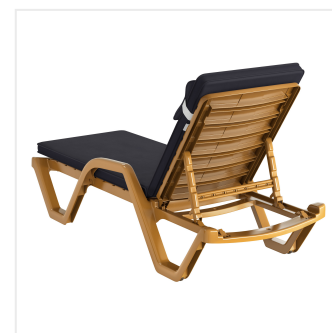

## Lancaster Table & Seating Sand Stacking Adjustable Resin Chaise with Black Cushion and Pillow

#427CHISESDBK

Item #: 427CHISESDBK Qty: \_\_\_\_\_

Project: \_\_\_\_\_

Approval: \_\_\_\_\_ Date: \_\_\_\_\_

### Features

- 5-position adjustable back for ultimate user comfort
- Resin is UV- and weather-resistant so it resists fading over time
- Cushion is made of high-strength textilene fabric and is built to last
- Wheels allow for easy mobility but remain out of sight for a clean look
- Great for outdoor use

### Technical Data

Length	73 Inches
Width	27 1/2 Inches
Height Style	Lounge Height
Arms	With Arms
Capacity	330 lb.
Color	Black
Features	Stackable
Frame Color	Beige
Frame Material	Resin
Padded Seat	With Padded Seat

## Notes & Details

Allow your guests to unwind in style and comfort with this Lancaster Table & Seating sand stacking adjustable resin chaise with black cushion and pillow. Whether poolside with a cocktail or on the beach with a book, this chaise lounge is the perfect way to treat your guests to rest and relaxation. It offers a 5-position adjustable back so that each user can adjust it to the ideal position for their ultimate comfort. This chaise is made of a durable resin and is both weather- and UV-resistant to help prevent fading over time. The cushion is made with a high-strength textile fabric that is designed for long-lasting enjoyment, and its neutral black color is perfect for any relaxing oasis. The included pillow provides a soft resting place for your patrons to relax, and its strap ensures it stays in place during use. The strap can also easily be removed, if desired.