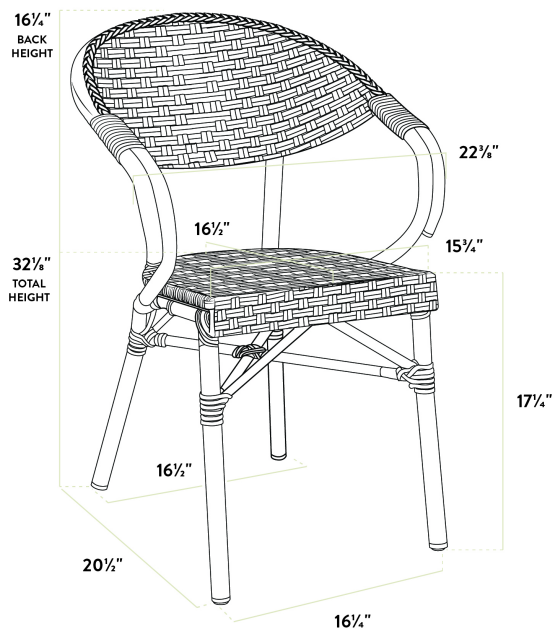

Lancaster Table & Seating Bistro Series Gray and White Chevron Weave Rattan Outdoor Arm Chair

#427CARTBSGRW

Item #: 427CARTBSGRW Qty: _____

Project: _____

Approval: _____ Date: _____

Features

- Polyethylene rattan material adds style and durability
- Durable aluminum frame with unique, powder-coated bamboo finish
- UV-resistant seat and back help prevent fading
- Chevron weave pattern in modern gray and white
- Low-maintenance material is easy to clean

Certifications

Technical Data

Width	22 3/8 Inches
Depth	20 1/2 Inches
Height	32 1/2 Inches
Seat Width	16 Inches
Seat Depth	16 1/2 Inches
Back Height	16 1/4 Inches
Height Style	Standard Height
Seat Height	17 1/2 Inches
Arms	With Arms
Assembled	Fully Assembled

Technical Data

Back	With Back
Back Color	Gray White
Back Material	PE Rattan Plastic
Capacity	330 lb.
Features	Footrest Stackable UV Fade-Resistant
Finish	Powder-Coated
Frame Color	Beige Brown
Frame Material	Aluminum Metal
Padded Seat	Without Padded Seat
Seat Color	Gray White
Seat Material	PE Rattan Plastic
Seat Type	Woven
Style	Arm Chair
Type	Chairs
Usage	Indoor Outdoor

Plan View

Notes & Details

Allow your guests to dine outdoors in style and comfort with this Lancaster Table & Seating Bistro Series outdoor arm chair! This chair makes an excellent addition to your restaurant, cafe, hotel, or bistro. Its unique, bamboo-like finish and trendy chevron pattern instantly add visual appeal to your establishment and will catch the eyes of both customers and passersby. To save time and hassle, this chair ships fully assembled.