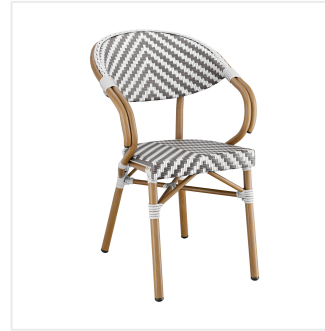

Lancaster Table & Seating Bistro Series Gray and White Chevron Weave Rattan Outdoor Arm Chair

#427CARTBSGRW

Item #: 427CARTBSGRW Qty: _____

Project: _____

Approval: _____ Date: _____

Features

- Polyethylene rattan material adds style and durability
- Durable aluminum frame with unique, powder-coated bamboo finish
- UV-resistant seat and back help prevent fading
- Chevron weave pattern in modern gray and white
- Low-maintenance material is easy to clean

Technical Data

Back	With Back
Back Color	Gray White
Back Material	PE Rattan Plastic
Capacity	330 lb.
Features	Footrest Stackable UV Fade-Resistant
Finish	Powder-Coated
Frame Color	Beige Brown
Frame Material	Aluminum Metal
Padded Seat	Without Padded Seat
Seat Color	Gray White
Seat Material	PE Rattan Plastic
Seat Type	Woven
Style	Arm Chair
Type	Chairs
Usage	Indoor Outdoor

Plan View

Notes & Details

Allow your guests to dine outdoors in style and comfort with this Lancaster Table & Seating Bistro Series outdoor arm chair! This chair makes an excellent addition to your restaurant, cafe, hotel, or bistro. Its unique, bamboo-like finish and trendy chevron pattern instantly add visual appeal to your establishment and will catch the eyes of both customers and passersby. To save time and hassle, this chair ships fully assembled.

This chair is made of powder-coated aluminum that is durable enough to resist weather and corrosion while still being light weight for easy maneuvering. Its smooth surface features the look of bamboo, and the modern gray and white, UV-resistant woven seat is sure to enhance your decor and help keep this outdoor chair looking new. Made of polyethylene rattan material, the seat and back feature premium-quality weaving for a stylish, handcrafted look. Plus, this low-maintenance material is easy to clean with a damp cloth and mild soap.