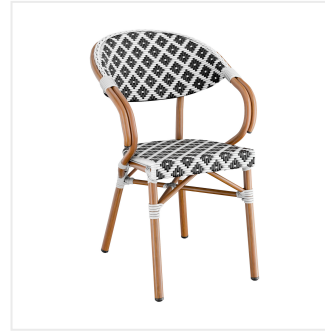

## Lancaster Table & Seating Bistro Series Black and White Birdseye Weave Rattan Outdoor Arm Chair

#427CARTBSWB

Item #: 427CARTBSWB Qty: \_\_\_\_\_  
 Project: \_\_\_\_\_  
 Approval: \_\_\_\_\_ Date: \_\_\_\_\_

### Features

- Polyethylene rattan material adds style and durability
- Durable aluminum frame with unique, powder-coated bamboo finish
- UV-resistant seat and back help prevent fading
- Birdseye weave pattern in classic black and white
- Low-maintenance material is easy to clean

## Technical Data

Back	With Back
Back Color	Black White
Back Material	PE Rattan Plastic
Capacity	330 lb.
Features	Stackable UV Fade-Resistant
Finish	Powder-Coated
Frame Color	Beige Brown
Frame Material	Aluminum Metal
Padded Seat	Without Padded Seat
Seat Color	Black White
Seat Material	PE Rattan Plastic
Seat Type	Woven
Style	Arm Chair
Type	Chairs
Usage	Indoor Outdoor

## Notes & Details

---

Allow your guests to dine outdoors in style and comfort with this Lancaster Table & Seating Bistro Series outdoor arm chair! This chair makes an excellent addition to your restaurant, cafe, hotel, or bistro. Its unique, bamboo-like finish and trendy birdseye pattern instantly add visual appeal to your establishment and will catch the eyes of both customers and passersby. To save time and hassle, this chair ships fully assembled.