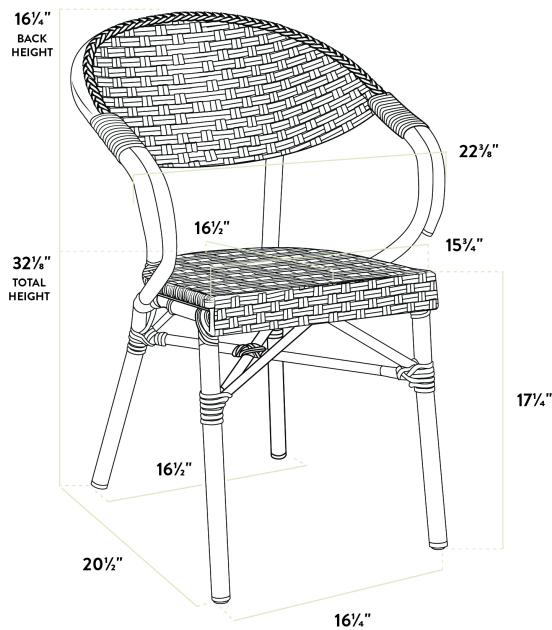

Technical Data

Back	With Back
Back Color	Black White
Back Material	PE Rattan Plastic
Capacity	330 lb.
Features	Stackable UV Fade-Resistant
Finish	Powder-Coated
Frame Color	Beige Brown
Frame Material	Aluminum Metal
Padded Seat	Without Padded Seat
Seat Color	Black White
Seat Material	PE Rattan Plastic
Seat Type	Woven
Style	Arm Chair
Type	Chairs
Usage	Indoor Outdoor

Plan View