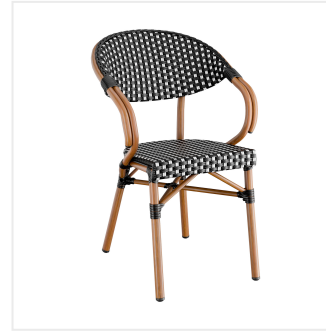

Lancaster Table & Seating Bistro Series Black and White Checkered Weave Rattan Outdoor Arm Chair

#427CARTBSBKW

Item #: 427CARTBSBKW Qty: _____

Project: _____

Approval: _____ Date: _____

Features

- Polyethylene rattan material adds style and durability
- Durable aluminum frame with unique, powder-coated bamboo finish
- UV-resistant seat and back help prevent fading
- Checkered weave pattern in classic black and white
- Low-maintenance material is easy to clean

Technical Data

| | |
|----------------|--------------------------------|
| Back | With Back |
| Back Color | Black White |
| Back Material | PE Rattan Plastic |
| Capacity | 330 lb. |
| Features | Stackable UV Fade-Resistant |
| Finish | Powder-Coated |
| Frame Color | Beige Brown |
| Frame Material | Aluminum Metal |
| Padded Seat | Without Padded Seat |
| Seat Color | Black White |
| Seat Material | PE Rattan Plastic |
| Seat Type | Woven |
| Style | Arm Chair |
| Type | Chairs |
| Usage | Indoor Outdoor |

Plan View

Notes & Details

Allow your guests to dine outdoors in style and comfort with this Lancaster Table & Seating Bistro Series outdoor arm chair! This chair makes an excellent addition to your restaurant, cafe, hotel, or bistro. Its unique, bamboo-like finish and trendy checkered pattern instantly add visual appeal to your establishment and will catch the eyes of both customers and passersby. To save time and hassle, this chair ships fully assembled.

This chair is made of powder-coated aluminum that is durable enough to resist weather and corrosion while still being light weight for easy maneuvering. Its smooth surface features the look of bamboo, and the classic black and white, UV-resistant woven seat is sure to enhance your decor and help keep this outdoor chair looking new. Made of polyethylene rattan material, the seat and back feature premium-quality weaving for a stylish, handcrafted look. Plus, this low-maintenance material is easy to clean with a damp cloth and mild soap.