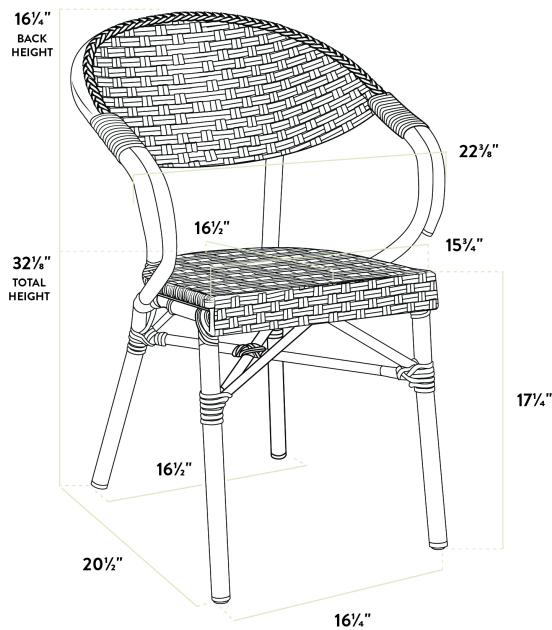

Lancaster Table & Seating Bistro Series Black and White Checkered Weave Rattan Outdoor Arm Chair

#427CARTBSBKW

Item #: 427CARTBSBKW Qty: _____

Project: _____

Approval: _____ Date: _____

Features

- Polyethylene rattan material adds style and durability
- Durable aluminum frame with unique, powder-coated bamboo finish
- UV-resistant seat and back help prevent fading
- Checkered weave pattern in classic black and white
- Low-maintenance material is easy to clean

Certifications

Technical Data

| | |
|--------------|-----------------|
| Width | 22 3/8 Inches |
| Depth | 20 1/2 Inches |
| Height | 32 1/2 Inches |
| Seat Width | 16 Inches |
| Seat Depth | 16 1/2 Inches |
| Back Height | 16 1/4 Inches |
| Height Style | Standard Height |
| Seat Height | 17 1/2 Inches |
| Arms | With Arms |
| Assembled | Fully Assembled |

Technical Data

| | |
|----------------|--------------------------------|
| Back | With Back |
| Back Color | Black White |
| Back Material | PE Rattan Plastic |
| Capacity | 330 lb. |
| Features | Stackable UV Fade-Resistant |
| Finish | Powder-Coated |
| Frame Color | Beige Brown |
| Frame Material | Aluminum Metal |
| Padded Seat | Without Padded Seat |
| Seat Color | Black White |
| Seat Material | PE Rattan Plastic |
| Seat Type | Woven |
| Style | Arm Chair |
| Type | Chairs |
| Usage | Indoor Outdoor |

Plan View

Notes & Details

Allow your guests to dine outdoors in style and comfort with this Lancaster Table & Seating Bistro Series outdoor arm chair! This chair makes an excellent addition to your restaurant, cafe, hotel, or bistro. Its unique, bamboo-like finish and trendy checkered pattern instantly add visual appeal to your establishment and will catch the eyes of both customers and passersby. To save time and hassle, this chair ships fully assembled.