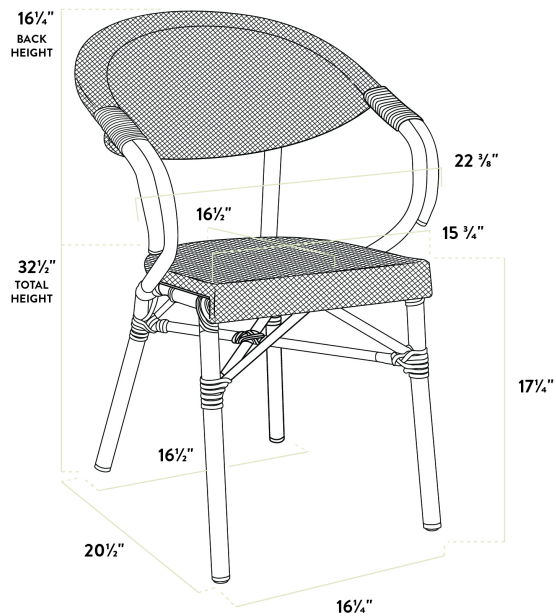

Lancaster Table & Seating Bistro Series Gray Teslin Outdoor Arm Chair

#427CAFRBSGRY

Item #: 427CAFRBSGRY Qty: _____

Project: _____

Approval: _____ Date: _____

Features

- Perfect for outdoor patios and bar areas
- Unique, powder-coated bamboo frame finish
- Sturdy, light weight aluminum construction
- Modern gray, UV-resistant Teslin net woven fabric
- Ample 330 lb. weight capacity

Certifications

Fully Assembled

Stackable

Technical Data

Width	22 3/8 Inches
Depth	20 1/2 Inches
Height	32 1/8 Inches
Seat Width	16 Inches
Seat Depth	16 1/2 Inches
Back Height	16 1/4 Inches
Height Style	Standard Height
Seat Height	17 1/4 Inches
Arms	With Arms
Assembled	Fully Assembled

Technical Data

Back	With Back
Back Color	Gray
Back Material	Fabric Teslin Net
Capacity	330 lb.
Features	Stackable UV Fade-Resistant
Finish	Powder-Coated
Frame Color	Beige Brown
Frame Material	Aluminum Metal
Padded Seat	Without Padded Seat
Seat Color	Gray
Seat Material	Fabric Teslin Net
Seat Type	Woven
Style	Arm Chair
Type	Chairs
Usage	Indoor Outdoor

Plan View

Notes & Details

Allow your guests to dine outdoors in style and comfort with this Lancaster Table & Seating Bistro Series outdoor arm chair! Designed for outdoor use, this chair makes an excellent addition to restaurant and bar patios, sidewalk seating, and even outdoor entertainment areas at banquets and luaus. Its unique, bamboo-like finish instantly adds visual appeal to your establishment and will catch the eyes of both customers and passersby. To save time and hassle, this chair ships fully assembled.