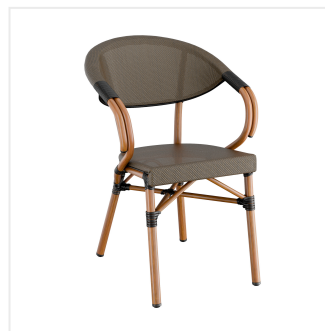

Lancaster Table & Seating French Bistro Brown Teslin Outdoor Arm Chair

#427CAFRBSBRN

Item #: 427CAFRBSBRN Qty: _____

Project: _____

Approval: _____ Date: _____

Features

- Perfect for outdoor patios and bar areas
- Unique, powder-coated bamboo frame finish
- Sturdy, lightweight aluminum construction
- Modern brown, UV-resistant Teslin net woven fabric
- Ample 330 lb. weight capacity

Technical Data

Back	With Back
Back Color	Brown
Capacity	330 lb.
Features	Stackable UV Fade-Resistant
Finish	Powder-Coated
Frame Color	Brown
Frame Material	Aluminum Metal
Padded Seat	Without Padded Seat
Seat Color	Brown
Seat Material	Fabric Teslin Net
Seat Type	Woven
Style	Arm Chair
Type	Chairs
Usage	Indoor Outdoor

Plan View

Notes & Details

Allow your guests to dine outdoors in style and comfort with this Lancaster Table & Seating French Bistro outdoor arm chair! Designed for outdoor use, this French Bistro chair makes an excellent addition to restaurant and bar patios, sidewalk seating, and even outdoor entertainment areas at banquets and luaus. Its unique, bamboo-like finish instantly adds visual appeal to your establishment and will catch the eyes of both customers and passersby. To save time and hassle, this chair ships fully assembled.

This chair is made of a powder-coated aluminum that is durable enough to resist weather and corrosion while still being lightweight for easy maneuvering. Its smooth surface features the look of bamboo and a modern brown, UV-resistant Teslin net woven fabric that is sure to enhance your decor and help keep this outdoor chair looking new. Teslin is a synthetic material made from a blend of PVC and polyester fibers woven together to make a mesh-like fabric that is highly durable and affordable.