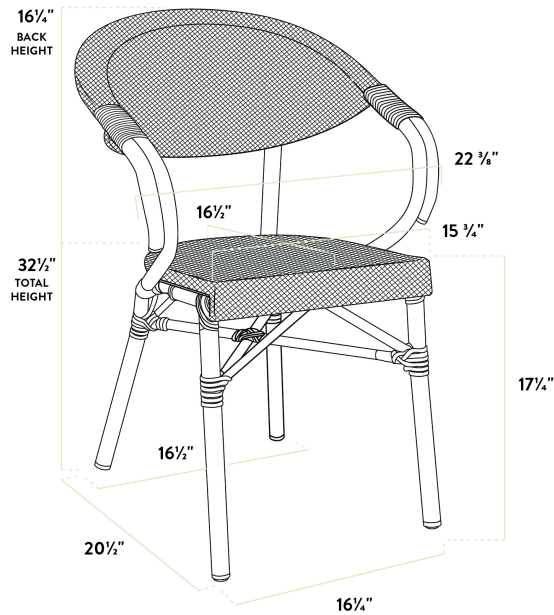

Technical Data

Back	With Back
Back Color	Brown
Capacity	330 lb.
Features	Stackable UV Fade-Resistant
Finish	Powder-Coated
Frame Color	Brown
Frame Material	Aluminum Metal
Padded Seat	Without Padded Seat
Seat Color	Brown
Seat Material	Fabric Teslin Net
Seat Type	Woven
Style	Arm Chair
Type	Chairs
Usage	Indoor Outdoor

Plan View