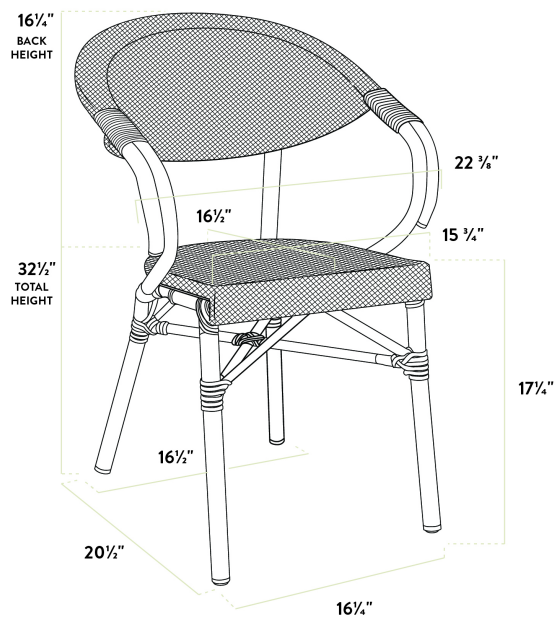

Technical Data

Back	With Back
Back Color	Blue White
Back Material	Fabric Teslin Net
Capacity	330 lb.
Features	Stackable UV Fade-Resistant
Finish	Powder-Coated
Frame Color	Beige Brown
Frame Material	Aluminum Metal
Padded Seat	Without Padded Seat
Seat Color	Blue White
Seat Material	Fabric Teslin Net
Seat Type	Woven
Style	Arm Chair
Type	Chairs
Usage	Indoor Outdoor

Plan View