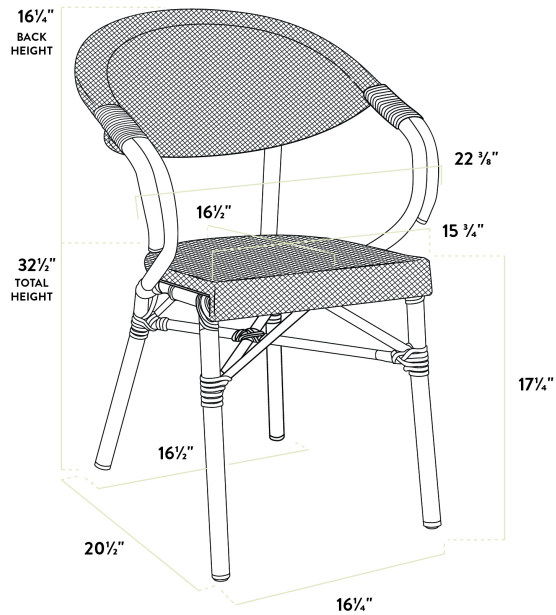

Technical Data

Back	With Back
Back Color	Black
Capacity	330 lb.
Features	Stackable UV Fade-Resistant
Finish	Powder-Coated
Frame Color	Brown
Frame Material	Aluminum Metal
Padded Seat	Without Padded Seat
Seat Color	Black
Seat Material	Fabric Teslin Net
Seat Type	Woven
Style	Arm Chair
Type	Chairs
Usage	Indoor Outdoor

Plan View