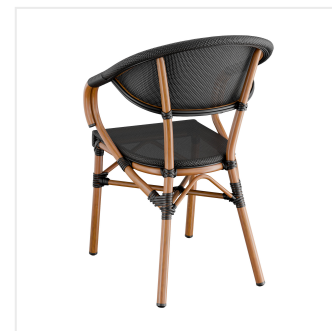

## Lancaster Table & Seating French Bistro Black Teslin Outdoor Arm Chair

#427CAFRBSBLK

Item #: 427CAFRBSBLK Qty: \_\_\_\_\_

Project: \_\_\_\_\_

Approval: \_\_\_\_\_ Date: \_\_\_\_\_

### Features

- Perfect for outdoor patios and bar areas
- Unique, powder-coated bamboo frame finish
- Sturdy, lightweight aluminum construction
- Modern black, UV-resistant Teslin net woven fabric
- Ample 330 lb. weight capacity

## Technical Data

Back	With Back
Back Color	Black
Capacity	330 lb.
Features	Stackable UV Fade-Resistant
Finish	Powder-Coated
Frame Color	Brown
Frame Material	Aluminum Metal
Padded Seat	Without Padded Seat
Seat Color	Black
Seat Material	Fabric Teslin Net
Seat Type	Woven
Style	Arm Chair
Type	Chairs
Usage	Indoor Outdoor

## Notes & Details

---

Allow your guests to dine outdoors in style and comfort with this Lancaster Table & Seating French Bistro outdoor arm chair! Designed for outdoor use, this French Bistro chair makes an excellent addition to restaurant and bar patios, sidewalk seating, and even outdoor entertainment areas at banquets and luaus. Its unique, bamboo-like finish instantly adds visual appeal to your establishment and will catch the eyes of both customers and passersby. To save time and hassle, this chair ships fully assembled.