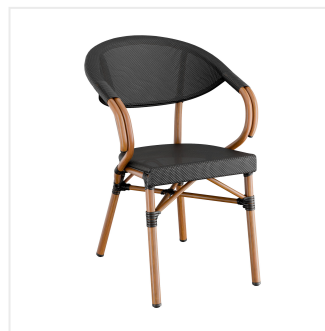

## Lancaster Table & Seating French Bistro Black Teslin Outdoor Arm Chair

#427CAFRBSBLK

Item #: 427CAFRBSBLK Qty: \_\_\_\_\_

Project: \_\_\_\_\_

Approval: \_\_\_\_\_ Date: \_\_\_\_\_

### Features

- Perfect for outdoor patios and bar areas
- Unique, powder-coated bamboo frame finish
- Sturdy, lightweight aluminum construction
- Modern black, UV-resistant Teslin net woven fabric
- Ample 330 lb. weight capacity

## Technical Data

Back	With Back
Back Color	Black
Capacity	330 lb.
Features	Stackable UV Fade-Resistant
Finish	Powder-Coated
Frame Color	Brown
Frame Material	Aluminum Metal
Padded Seat	Without Padded Seat
Seat Color	Black
Seat Material	Fabric Teslin Net
Seat Type	Woven
Style	Arm Chair
Type	Chairs
Usage	Indoor Outdoor

## Notes & Details

---

Allow your guests to dine outdoors in style and comfort with this Lancaster Table & Seating French Bistro outdoor arm chair! Designed for outdoor use, this French Bistro chair makes an excellent addition to restaurant and bar patios, sidewalk seating, and even outdoor entertainment areas at banquets and luaus. Its unique, bamboo-like finish instantly adds visual appeal to your establishment and will catch the eyes of both customers and passersby. To save time and hassle, this chair ships fully assembled.