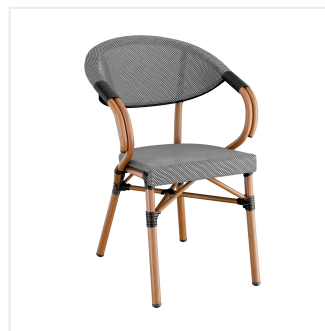

## Lancaster Table & Seating French Bistro Black and White Teslin Outdoor Arm Chair

#427CAFRBSBKW

Item #: 427CAFRBSBKW Qty: \_\_\_\_\_

Project: \_\_\_\_\_

Approval: \_\_\_\_\_ Date: \_\_\_\_\_

### Features

- Perfect for outdoor patios and bar areas
- Unique, powder-coated bamboo frame finish
- Sturdy, lightweight aluminum construction
- Modern black and white, UV-resistant Teslin net woven fabric
- Ample 330 lb. weight capacity

## Technical Data

Back	With Back
Back Color	Black White
Capacity	330 lb.
Features	Stackable UV Fade-Resistant
Finish	Powder-Coated
Frame Color	Brown
Frame Material	Aluminum Metal
Padded Seat	Without Padded Seat
Seat Color	Black White
Seat Material	Fabric Teslin Net
Seat Type	Woven
Style	Arm Chair
Type	Chairs
Usage	Indoor Outdoor

This chair is made of a powder-coated aluminum that is durable enough to resist weather and corrosion while still being lightweight for easy maneuvering. Its smooth surface features the look of bamboo and a modern black and white, UV-resistant Teslin net woven fabric that is sure to enhance your decor and help keep this outdoor chair looking new. Teslin is a synthetic material made from a blend of PVC and polyester fibers woven together to make a mesh-like fabric that is highly durable and affordable.