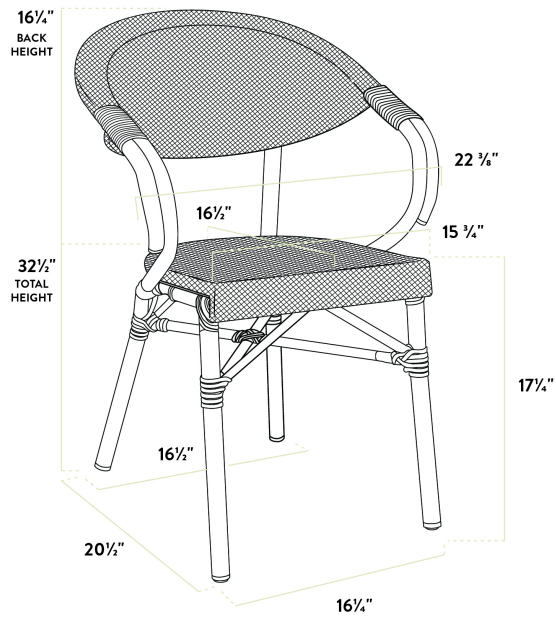

Technical Data

Back	With Back
Back Color	Black White
Capacity	330 lb.
Features	Stackable UV Fade-Resistant
Finish	Powder-Coated
Frame Color	Brown
Frame Material	Aluminum Metal
Padded Seat	Without Padded Seat
Seat Color	Black White
Seat Material	Fabric Teslin Net
Seat Type	Woven
Style	Arm Chair
Type	Chairs
Usage	Indoor Outdoor

Plan View