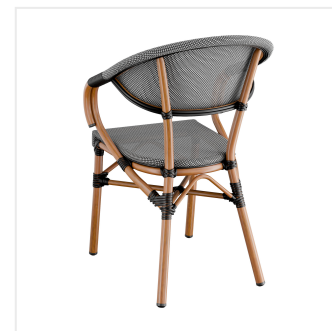

## Lancaster Table & Seating French Bistro Black and White Teslin Outdoor Arm Chair

#427CAFRBSBKW

Item #: 427CAFRBSBKW Qty: \_\_\_\_\_

Project: \_\_\_\_\_

Approval: \_\_\_\_\_ Date: \_\_\_\_\_

### Features

- Perfect for outdoor patios and bar areas
- Unique, powder-coated bamboo frame finish
- Sturdy, lightweight aluminum construction
- Modern black and white, UV-resistant Teslin net woven fabric
- Ample 330 lb. weight capacity

## Technical Data

Back	With Back
Back Color	Black White
Capacity	330 lb.
Features	Stackable UV Fade-Resistant
Finish	Powder-Coated
Frame Color	Brown
Frame Material	Aluminum Metal
Padded Seat	Without Padded Seat
Seat Color	Black White
Seat Material	Fabric Teslin Net
Seat Type	Woven
Style	Arm Chair
Type	Chairs
Usage	Indoor Outdoor

## Notes & Details

---

Allow your guests to dine outdoors in style and comfort with this Lancaster Table & Seating French Bistro outdoor arm chair! Designed for outdoor use, this French Bistro chair makes an excellent addition to restaurant and bar patios, sidewalk seating, and even outdoor entertainment areas at banquets and luaus. Its unique, bamboo-like finish instantly adds visual appeal to your establishment and will catch the eyes of both customers and passersby. To save time and hassle, this chair ships fully assembled.