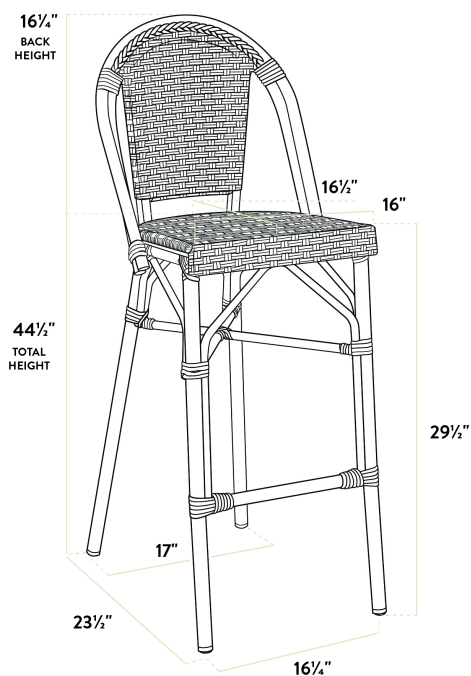

Lancaster Table & Seating Bistro Series Gray and White Chevron Weave Rattan Outdoor Side Barstool

#427BSRTBSGYW

Item #: 427BSRTBSGYW Qty: _____

Project: _____

Approval: _____ Date: _____

Features

- Polyethylene rattan material adds style and durability
- Durable aluminum frame with unique, powder-coated bamboo finish
- UV-resistant seat and back help prevent fading
- Chevron weave pattern in modern gray and white
- Built-in footrest for exceptional comfort

Certifications

Technical Data

Width	17 Inches
Depth	23 1/2 Inches
Height	44 1/2 Inches
Seat Width	16 Inches
Seat Depth	16 1/2 Inches
Back Height	16 1/4 Inches
Height Style	Bar Height
Seat Height	29 1/2 Inches
Arms	Without Arms
Assembled	Fully Assembled

Technical Data

Back	With Back
Back Color	Gray White
Capacity	330 lb.
Features	Footrest Stackable UV Fade-Resistant
Finish	Bamboo Powder-Coated
Frame Color	Beige Brown
Frame Material	Aluminum Metal
Padded Seat	Without Padded Seat
Product Line	Lancaster Table & Seating Bistro Series
Seat Color	Gray White
Seat Material	PE Rattan Plastic
Seat Type	Woven
Style	Bistro
Type	Stools
Usage	Indoor Outdoor

Plan View

Notes & Details

Allow your guests to dine outdoors in style and comfort with this Lancaster Table & Seating Bistro Series outdoor side barstool! At an ideal height for both bar and raised table seating, this barstool makes an excellent addition to your restaurant, cafe, hotel, or bistro. Its unique, bamboo-like finish and trendy chevron pattern instantly add visual appeal to your establishment and will catch the eyes of both customers and passersby. To save time and hassle, this barstool ships fully assembled.