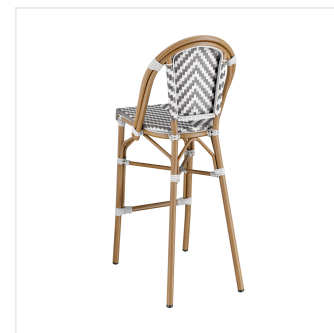

Lancaster Table & Seating Bistro Series Gray and White Chevron Weave Rattan Outdoor Side Barstool

#427BSRTBSGYW

Item #: 427BSRTBSGYW Qty: _____

Project: _____

Approval: _____ Date: _____

Features

- Polyethylene rattan material adds style and durability
- Durable aluminum frame with unique, powder-coated bamboo finish
- UV-resistant seat and back help prevent fading
- Chevron weave pattern in modern gray and white
- Built-in footrest for exceptional comfort

Technical Data

Back	With Back
Back Color	Gray White
Capacity	330 lb.
Features	Footrest Stackable UV Fade-Resistant
Finish	Bamboo Powder-Coated
Frame Color	Beige Brown
Frame Material	Aluminum Metal
Padded Seat	Without Padded Seat
Product Line	Lancaster Table & Seating Bistro Series
Seat Color	Gray White
Seat Material	PE Rattan Plastic
Seat Type	Woven
Style	Bistro
Type	Stools
Usage	Indoor Outdoor

Plan View

Notes & Details

Allow your guests to dine outdoors in style and comfort with this Lancaster Table & Seating Bistro Series outdoor side barstool! At an ideal height for both bar and raised table seating, this barstool makes an excellent addition to your restaurant, cafe, hotel, or bistro. Its unique, bamboo-like finish and trendy chevron pattern instantly add visual appeal to your establishment and will catch the eyes of both customers and passersby. To save time and hassle, this barstool ships fully assembled.

This barstool is made of powder-coated aluminum that is durable enough to resist weather and corrosion while still being light weight for easy maneuvering. Its smooth surface features the look of bamboo, and the modern gray and white, UV-resistant woven seat is sure to enhance your decor and help keep this outdoor barstool looking new. Made of polyethylene rattan material, the seat and back feature premium-quality weaving for a stylish, handcrafted look. Plus, this low-maintenance material is easy to clean with a damp cloth and mild soap.