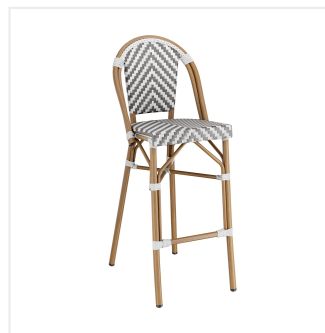

Lancaster Table & Seating Bistro Series Gray and White Chevron Weave Rattan Outdoor Side Barstool

#427BSRTBSGYW

Item #: 427BSRTBSGYW Qty: _____

Project: _____

Approval: _____ Date: _____

Features

- Polyethylene rattan material adds style and durability
- Durable aluminum frame with unique, powder-coated bamboo finish
- UV-resistant seat and back help prevent fading
- Chevron weave pattern in modern gray and white
- Built-in footrest for exceptional comfort

Technical Data

Back	With Back
Back Color	Gray White
Capacity	330 lb.
Features	Footrest Stackable UV Fade-Resistant
Finish	Bamboo Powder-Coated
Frame Color	Beige Brown
Frame Material	Aluminum Metal
Padded Seat	Without Padded Seat
Product Line	Lancaster Table & Seating Bistro Series
Seat Color	Gray White
Seat Material	PE Rattan Plastic
Seat Type	Woven
Style	Bistro
Type	Stools
Usage	Indoor Outdoor

Plan View

Notes & Details

Allow your guests to dine outdoors in style and comfort with this Lancaster Table & Seating Bistro Series outdoor side barstool! At an ideal height for both bar and raised table seating, this barstool makes an excellent addition to your restaurant, cafe, hotel, or bistro. Its unique, bamboo-like finish and trendy chevron pattern instantly add visual appeal to your establishment and will catch the eyes of both customers and passersby. To save time and hassle, this barstool ships fully assembled.

This barstool is made of powder-coated aluminum that is durable enough to resist weather and corrosion while still being light weight for easy maneuvering. Its smooth surface features the look of bamboo, and the modern gray and white, UV-resistant woven seat is sure to enhance your decor and help keep this outdoor barstool looking new. Made of polyethylene rattan material, the seat and back feature premium-quality weaving for a stylish, handcrafted look. Plus, this low-maintenance material is easy to clean with a damp cloth and mild soap.