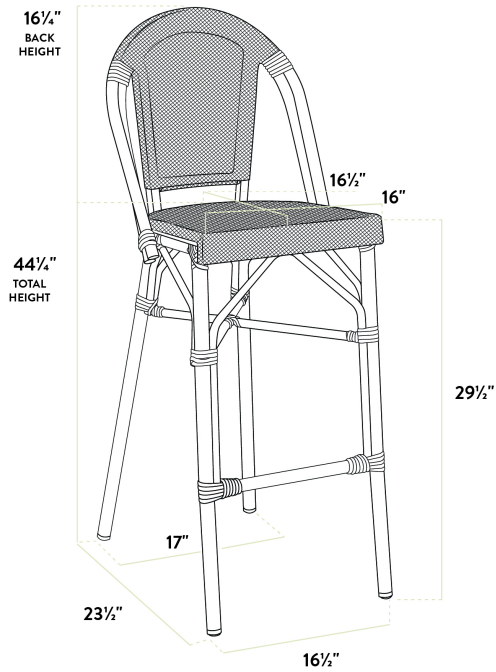

Lancaster Table & Seating Bistro Series Gray Teslin Outdoor Side Barstool

#427BSFRBSGRY

Item #: 427BSFRBSGRY Qty: _____

Project: _____

Approval: _____ Date: _____

Features

- Built-in footrest for exceptional comfort
- Unique, powder-coated bamboo frame finish
- Sturdy, light weight aluminum construction
- Modern gray, UV-resistant Teslin net woven fabric
- Ample 330 lb. weight capacity

Certifications

Technical Data

Width	17 Inches
Depth	23 1/2 Inches
Height	44 1/2 Inches
Seat Width	16 Inches
Seat Depth	16 1/2 Inches
Back Height	16 1/4 Inches
Height Style	Bar Height
Seat Height	29 1/2 Inches
Arms	Without Arms
Assembled	Fully Assembled

Technical Data

Back	With Back
Back Color	Gray
Capacity	330 lb.
Features	Footrest Stackable UV Fade-Resistant
Finish	Powder-Coated
Frame Color	Beige Brown
Frame Material	Aluminum Metal
Padded Seat	Without Padded Seat
Product Line	Lancaster Table & Seating Bistro Series
Seat Color	Gray
Seat Material	Plastic Teslin Net
Seat Type	Woven
Style	Bistro
Type	Stools
Usage	Indoor Outdoor

Plan View

Notes & Details

Allow your guests to dine outdoors in style and comfort with this Lancaster Table & Seating Bistro Series outdoor side barstool! Designed for outdoor use, this barstool makes an excellent addition to restaurant and bar patios, sidewalk seating, and even outdoor entertainment areas at banquets and luaus. Its unique, bamboo-like finish instantly adds visual appeal to your establishment and will catch the eyes of both customers and passersby. To save time and hassle, this barstool ships fully assembled.