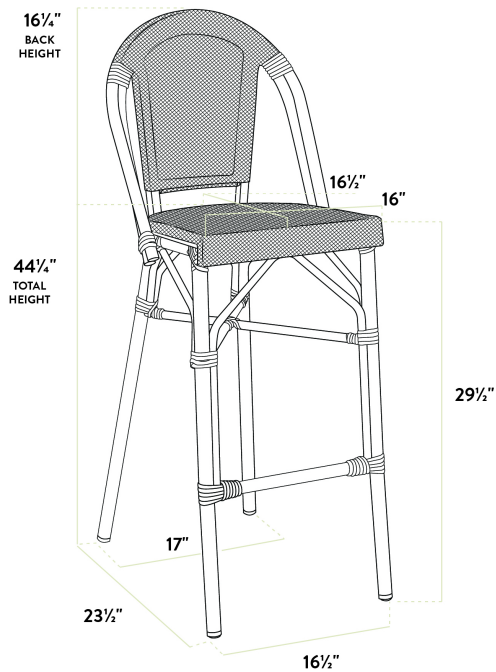

Lancaster Table & Seating Bistro Series Blue and White Teslin Outdoor Side Barstool

#427BSFRBSBLU

Item #: 427BSFRBSBLU Qty: _____

Project: _____

Approval: _____ Date: _____

Features

- Built-in footrest for exceptional comfort
- Unique, powder-coated bamboo frame finish
- Sturdy, light weight aluminum construction
- Modern blue and white, UV-resistant Teslin net woven fabric
- Ample 330 lb. weight capacity

Certifications

Technical Data

Width	17 Inches
Depth	23 1/2 Inches
Height	44 1/4 Inches
Seat Width	16 Inches
Seat Depth	16 1/2 Inches
Back Height	16 1/4 Inches
Height Style	Bar Height
Seat Height	29 1/2 Inches
Arms	Without Arms
Assembled	Fully Assembled

Technical Data

Back	With Back
Back Color	Blue White
Capacity	330 lb.
Features	Footrest Stackable UV Fade-Resistant
Finish	Powder-Coated
Frame Color	Beige Brown
Frame Material	Aluminum Metal
Padded Seat	Without Padded Seat
Product Line	Lancaster Table & Seating Bistro Series
Seat Color	Blue White
Seat Material	Plastic Teslin Net
Seat Type	Woven
Style	Bistro
Type	Stools
Usage	Indoor Outdoor

Plan View

Notes & Details

Allow your guests to dine outdoors in style and comfort with this Lancaster Table & Seating Bistro Series outdoor side barstool! Designed for outdoor use, this barstool makes an excellent addition to restaurant and bar patios, sidewalk seating, and even outdoor entertainment areas at banquets and luaus. Its unique, bamboo-like finish instantly adds visual appeal to your establishment and will catch the eyes of both customers and passersby. To save time and hassle, this barstool ships fully assembled.