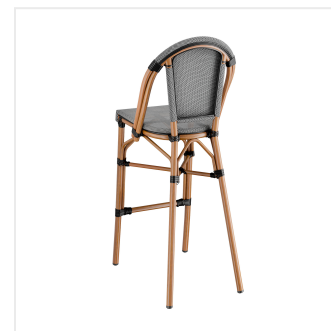

Lancaster Table & Seating Bistro Black and White Teslin Outdoor Side Barstool

#427BSFRBSBKW

Item #: 427BSFRBSBKW Qty: _____

Project: _____

Approval: _____ Date: _____

Features

- Built-in footrest for exceptional comfort
- Unique, powder-coated bamboo frame finish
- Sturdy, light weight aluminum construction
- Modern black and white, UV-resistant Teslin net woven fabric
- Ample 330 lb. weight capacity

Technical Data

Back	With Back
Back Color	Black White
Capacity	330 lb.
Features	Footrest Stackable UV Fade-Resistant
Finish	Bamboo Powder-Coated
Frame Color	Beige Brown
Frame Material	Aluminum Metal
Padded Seat	Without Padded Seat
Product Line	Lancaster Table & Seating Bistro
Seat Color	Black White
Seat Material	Plastic Teslin Net
Seat Type	Woven
Style	Bistro
Type	Stools
Usage	Indoor Outdoor

Plan View

Notes & Details

Allow your guests to dine outdoors in style and comfort with this Lancaster Table & Seating Bistro outdoor side barstool! Designed for outdoor use, this barstool makes an excellent addition to restaurant and bar patios, sidewalk seating, and even outdoor entertainment areas at banquets and luaus. Its unique, bamboo-like finish instantly adds visual appeal to your establishment and will catch the eyes of both customers and passersby. To save time and hassle, this barstool ships fully assembled.

This barstool is made of a powder-coated aluminum that is durable enough to resist weather and corrosion while still being light weight for easy maneuvering. Its smooth surface features the look of bamboo, and the modern black and white, UV-resistant Teslin net woven fabric is sure to enhance your decor and help keep this outdoor barstool looking new. Teslin is a synthetic material made from a blend of PVC and polyester fibers woven together to make a mesh-like fabric that is highly durable and affordable.