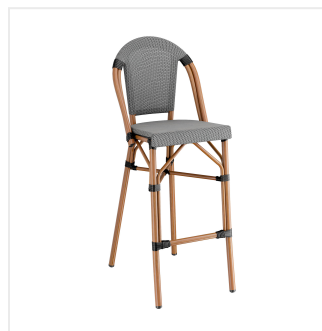

Lancaster Table & Seating Bistro Black and White Teslin Outdoor Side Barstool

#427BSFRBSBKW

Item #: 427BSFRBSBKW Qty: _____

Project: _____

Approval: _____ Date: _____

Features

- Built-in footrest for exceptional comfort
- Unique, powder-coated bamboo frame finish
- Sturdy, light weight aluminum construction
- Modern black and white, UV-resistant Teslin net woven fabric
- Ample 330 lb. weight capacity

Technical Data

Back	With Back
Back Color	Black White
Capacity	330 lb.
Features	Footrest Stackable UV Fade-Resistant
Finish	Bamboo Powder-Coated
Frame Color	Beige Brown
Frame Material	Aluminum Metal
Padded Seat	Without Padded Seat
Product Line	Lancaster Table & Seating Bistro
Seat Color	Black White
Seat Material	Plastic Teslin Net
Seat Type	Woven
Style	Bistro
Type	Stools
Usage	Indoor Outdoor

Plan View

Notes & Details

Allow your guests to dine outdoors in style and comfort with this Lancaster Table & Seating Bistro outdoor side barstool! Designed for outdoor use, this barstool makes an excellent addition to restaurant and bar patios, sidewalk seating, and even outdoor entertainment areas at banquets and luaus. Its unique, bamboo-like finish instantly adds visual appeal to your establishment and will catch the eyes of both customers and passersby. To save time and hassle, this barstool ships fully assembled.

This barstool is made of a powder-coated aluminum that is durable enough to resist weather and corrosion while still being light weight for easy maneuvering. Its smooth surface features the look of bamboo, and the modern black and white, UV-resistant Teslin net woven fabric is sure to enhance your decor and help keep this outdoor barstool looking new. Teslin is a synthetic material made from a blend of PVC and polyester fibers woven together to make a mesh-like fabric that is highly durable and affordable.