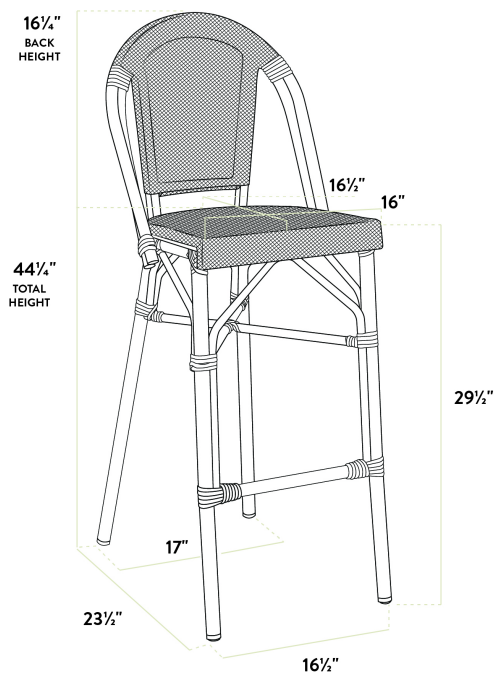

Lancaster Table & Seating Bistro Black and White Teslin Outdoor Side Barstool

#427BSFRBSBKW

Item #: 427BSFRBSBKW Qty: _____

Project: _____

Approval: _____ Date: _____

Features

- Built-in footrest for exceptional comfort
- Unique, powder-coated bamboo frame finish
- Sturdy, light weight aluminum construction
- Modern black and white, UV-resistant Teslin net woven fabric
- Ample 330 lb. weight capacity

Certifications

Technical Data

Width	17 Inches
Depth	23 1/2 Inches
Height	44 1/4 Inches
Seat Width	16 Inches
Seat Depth	16 1/2 Inches
Back Height	16 1/4 Inches
Height Style	Bar Height
Seat Height	29 1/2 Inches
Arms	Without Arms
Assembly Options	Fully Assembled

Technical Data

Back	With Back
Back Color	Black White
Capacity	330 lb.
Features	Footrest Stackable UV Fade-Resistant
Finish	Bamboo Powder-Coated
Frame Color	Beige Brown
Frame Material	Aluminum Metal
Padded Seat	Without Padded Seat
Product Line	Lancaster Table & Seating Bistro
Seat Color	Black White
Seat Material	Plastic Teslin Net
Seat Type	Woven
Style	Bistro
Type	Stools
Usage	Indoor Outdoor

Plan View

Notes & Details

Allow your guests to dine outdoors in style and comfort with this Lancaster Table & Seating Bistro outdoor side barstool! Designed for outdoor use, this barstool makes an excellent addition to restaurant and bar patios, sidewalk seating, and even outdoor entertainment areas at banquets and luaus. Its unique, bamboo-like finish instantly adds visual appeal to your establishment and will catch the eyes of both customers and passersby. To save time and hassle, this barstool ships fully assembled.