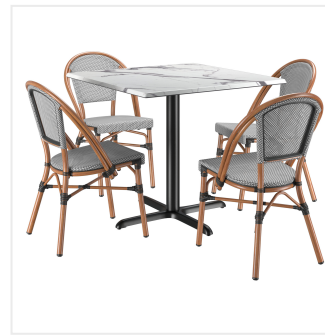

Lancaster Table & Seating Excaltur Bistro Series 36" Square Versilla Standard Height Table with 4 Black and White Side Chairs

#427BS36SBWVE

Item #: 427BS36SBWVE Qty: _____

Project: _____

Approval: _____ Date: _____

Features

- Designed for use indoors and outdoors
- UV- and weather-resistant construction
- Includes 4 aluminum side chairs, laminate table top, steel base, and hardware
- Smooth versilla table top offers the beautiful look of marble minus the cost
- Floor glides on table base and chair legs prevent damage to your flooring

Technical Data

Chair Height	33 1/2 Inches
Height Style	Standard Height
Seat Height	17 3/8 Inches
Arms	Without Arms
Assembled	Assembly Required
Back	With Back
Base Color	Black
Chair Weight Capacity	330 lb.
Color	Black White
Features	Stackable UV Resistant Weather Resistant
Finish	Versilla
Frame Color	Brown
Frame Material	Aluminum
Included Chairs	4 Chairs
Installation Type	Freestanding
Padded Seat	Without Padded Seat
Seat Material	Teslin Net
Seat Type	Woven
Shape	Square
Style	Bistro Side Chair
Table Seating Capacity	2 - 4 Chairs
Tabletop Material	Laminate
Tabletop Thickness	1 1/8 Inches
Type	Table / Chair Sets
Usage	Indoor Outdoor

Notes & Details

Add a unique, modern appeal to your dining area with this Lancaster Table & Seating Excalibur Bistro Series standard height table with 4 side chairs! This set includes a table top with a smooth versilla finish that offers the beautiful look of marble at a fraction of the cost. It boasts an eco-friendly, quality laminate construction fashioned from compression-molded wood to provide a dependable yet distinct aesthetic. Plus, the table top's UV- and weather-resistant design is built to withstand the elements, making it the perfect indoor or outdoor option that your guests can rely on. The table ships unassembled with hardware and mounting plates included, while the chairs ship fully assembled.