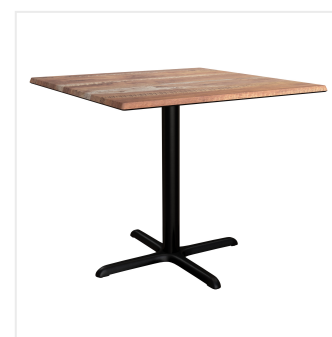

Lancaster Table & Seating Excalibur Bistro Series 36" Square Yukon Oak Standard Height Table with 4 Brown Side Chairs

#427BS36SBNYO

Item #: 427BS36SBNYO Qty: _____

Project: _____

Approval: _____ Date: _____

Features

- Designed for use indoors and outdoors
- UV- and weather-resistant construction
- Includes 4 aluminum side chairs, laminate table top, steel base, and hardware
- Textured yukon oak table top offers the rustic look of solid wood with a subtle, intriguing texture
- Floor glides on table base and chair legs prevent damage to your flooring

Technical Data

Chair Height	33 1/2 Inches
Height Style	Standard Height
Seat Height	17 3/8 Inches
Arms	Without Arms
Assembled	Assembly Required
Back	With Back
Base Color	Black
Chair Weight Capacity	330 lb.
Color	Brown
Features	Stackable UV Resistant Weather Resistant
Finish	Yukon Oak
Frame Color	Brown
Frame Material	Aluminum
Included Chairs	4 Chairs
Installation Type	Freestanding
Padded Seat	Without Padded Seat
Seat Material	Teslin Net
Seat Type	Woven
Shape	Square
Style	Bistro Side Chair
Table Seating Capacity	2 - 4 Chairs
Tabletop Material	Laminate
Tabletop Thickness	1 3/16 Inches
Type	Table / Chair Sets
Usage	Indoor Outdoor

Notes & Details

Add a unique, modern appeal to your dining area with this Lancaster Table & Seating Excalibur Bistro Series standard height table with 4 side chairs! This set includes a table top with a textured yukon oak finish that offers the beautiful look of solid wood with a subtle, intriguing texture. It boasts an eco-friendly, quality laminate construction fashioned from compression-molded wood to provide a dependable yet distinct aesthetic. Plus, the table top's UV- and weather-resistant design is built to withstand the elements, making it the perfect indoor or outdoor option that your guests can rely on. The table ships unassembled with hardware and mounting plates included, while the chairs ship fully assembled.