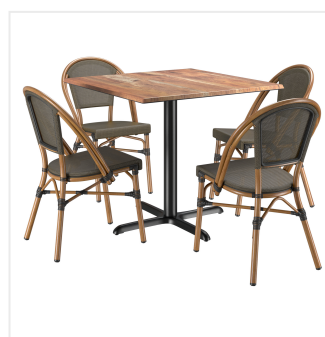

Lancaster Table & Seating Excalibur Bistro Series 36" Square Yukon Oak Standard Height Table with 4 Brown Side Chairs

#427BS36SBNYO

Item #: 427BS36SBNYO Qty: _____

Project: _____

Approval: _____ Date: _____

Features

- Designed for use indoors and outdoors
- UV- and weather-resistant construction
- Includes 4 aluminum side chairs, laminate table top, steel base, and hardware
- Textured yukon oak table top offers the rustic look of solid wood with a subtle, intriguing texture
- Floor glides on table base and chair legs prevent damage to your flooring

Technical Data

Chair Height	33 1/2 Inches
Height Style	Standard Height
Seat Height	17 3/8 Inches
Arms	Without Arms
Assembled	Assembly Required
Back	With Back
Base Color	Black
Chair Weight Capacity	330 lb.
Color	Brown
Features	Stackable UV Resistant Weather Resistant
Finish	Yukon Oak
Frame Color	Brown
Frame Material	Aluminum
Included Chairs	4 Chairs
Installation Type	Freestanding
Padded Seat	Without Padded Seat
Seat Material	Teslin Net
Seat Type	Woven
Shape	Square
Style	Bistro Side Chair
Table Seating Capacity	2 - 4 Chairs
Tabletop Material	Laminate
Tabletop Thickness	1 3/16 Inches
Type	Table / Chair Sets
Usage	Indoor Outdoor

Notes & Details

Add a unique, modern appeal to your dining area with this Lancaster Table & Seating Excalibur Bistro Series standard height table with 4 side chairs! This set includes a table top with a textured yukon oak finish that offers the beautiful look of solid wood with a subtle, intriguing texture. It boasts an eco-friendly, quality laminate construction fashioned from compression-molded wood to provide a dependable yet distinct aesthetic. Plus, the table top's UV- and weather-resistant design is built to withstand the elements, making it the perfect indoor or outdoor option that your guests can rely on. The table ships unassembled with hardware and mounting plates included, while the chairs ship fully assembled.