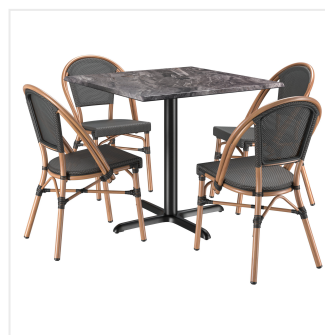

Lancaster Table & Seating Excalibur Bistro Series 36" Square Paladina Standard Height Table with 4 Black Side Chairs

#427BS36SBKPA

Item #: 427BS36SBKPA Qty: _____

Project: _____

Approval: _____ Date: _____

Features

- Designed for use indoors and outdoors
- UV- and weather-resistant construction
- Includes 4 aluminum side chairs, laminate table top, steel base, and hardware
- Smooth paladina table top offers the beautiful look of marble minus the cost
- Floor glides on table base and chair legs prevent damage to your flooring

Technical Data

Chair Height	33 1/2 Inches
Height Style	Standard Height
Seat Height	17 3/8 Inches
Arms	Without Arms
Assembled	Assembly Required
Back	With Back
Base Color	Black
Chair Weight Capacity	330 lb.
Color	Black Brown
Features	Stackable UV Resistant Weather Resistant
Finish	Paladina
Frame Color	Brown
Frame Material	Aluminum
Included Chairs	4 Chairs
Installation Type	Freestanding
Padded Seat	Without Padded Seat
Seat Material	Teslin Net
Seat Type	Woven
Shape	Square
Style	Bistro Side Chair
Table Seating Capacity	2 - 4 Chairs
Tabletop Material	Laminate
Tabletop Thickness	1 1/8 Inches
Type	Table / Chair Sets
Usage	Indoor Outdoor

Notes & Details

Add a unique, modern appeal to your dining area with this Lancaster Table & Seating Excalibur Bistro Series standard height table with 4 side chairs! This set includes a table top with a smooth paladina finish that offers the beautiful look of marble at a fraction of the cost. It boasts an eco-friendly, quality laminate construction fashioned from compression-molded wood to provide a dependable yet distinct aesthetic. Plus, the table top's UV- and weather-resistant design is built to withstand the elements, making it the perfect indoor or outdoor option that your guests can rely on. The table ships unassembled with hardware and mounting plates included, while the chairs ship fully assembled.