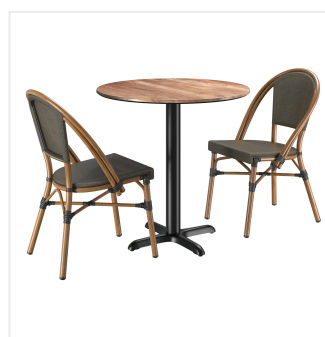

Lancaster Table & Seating Excalibur Bistro Series 31 1/2" Round Yukon Oak Standard Height Table with 2 Brown Side Chairs

#427BS32RBNYO

Item #: 427BS32RBNYO Qty: _____

Project: _____

Approval: _____ Date: _____

Features

- Designed for use indoors and outdoors
- UV- and weather-resistant construction
- Includes 2 aluminum side chairs, laminate table top, steel base, and hardware
- Textured yukon oak table top offers the rustic look of solid wood with a subtle, intriguing texture
- Floor glides on table base and chair legs prevent damage to your flooring

Technical Data

Height Style	Standard Height
Seat Height	17 3/8 Inches
Arms	Without Arms
Assembled	Assembly Required
Back	With Back
Base Color	Black
Chair Weight Capacity	330 lb.
Color	Brown
Features	Stackable UV Resistant Weather Resistant
Finish	Yukon Oak
Frame Color	Brown
Frame Material	Aluminum
Installation Type	Freestanding
Padded Seat	Without Padded Seat
Seat Material	Teslin Net
Seat Type	Woven
Shape	Round
Style	Bistro Side Chair
Table Seating Capacity	2 - 4 Chairs
Tabletop Material	Laminate
Tabletop Thickness	1 3/16 Inches
Type	Table / Chair Sets
Usage	Indoor Outdoor

Notes & Details

Add a unique, modern appeal to your dining area with this Lancaster Table & Seating Excalibur Bistro Series standard height table with 2 side chairs! This set includes a table top with a textured yukon oak finish that offers the beautiful look of solid wood with a subtle, intriguing texture. It boasts an eco-friendly, quality laminate construction fashioned from compression-molded wood to provide a dependable yet distinct aesthetic. Plus, the table top's UV- and weather-resistant design is built to withstand the elements, making it the perfect indoor or outdoor option that your guests can rely on. The table ships unassembled with hardware and mounting plates included, while the chairs ship fully assembled.