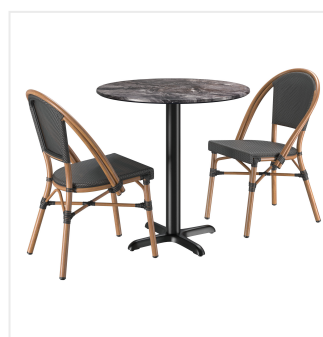

Lancaster Table & Seating Excalibur Bistro Series 31 1/2" Round Paladina Standard Height Table with 2 Black Side Chairs

#427BS32RBKPA

Item #: 427BS32RBKPA Qty: _____

Project: _____

Approval: _____ Date: _____

Features

- Designed for use indoors and outdoors
- UV- and weather-resistant construction
- Includes 2 aluminum side chairs, laminate table top, steel base, and hardware
- Smooth paladina table top offers the beautiful look of marble minus the cost
- Floor glides on table base and chair legs prevent damage to your flooring

Technical Data

Height Style	Standard Height
Seat Height	17 3/8 Inches
Arms	Without Arms
Assembled	Assembly Required
Back	With Back
Base Color	Black
Chair Weight Capacity	330 lb.
Color	Black Brown
Features	Stackable UV Resistant Weather Resistant
Finish	Paladina
Frame Color	Brown
Frame Material	Aluminum
Installation Type	Freestanding
Padded Seat	Without Padded Seat
Seat Material	Teslin Net
Seat Type	Woven
Shape	Round
Style	Bistro Side Chair
Table Seating Capacity	2 - 4 Chairs
Tabletop Material	Laminate
Tabletop Thickness	1 1/8 Inches
Type	Table / Chair Sets
Usage	Indoor Outdoor

Notes & Details

Add a unique, modern appeal to your dining area with this Lancaster Table & Seating Excalibur Bistro Series standard height table with 2 side chairs! This set includes a table top with a smooth paladina finish that offers the beautiful look of marble at a fraction of the cost. It boasts an eco-friendly, quality laminate construction fashioned from compression-molded wood to provide a dependable yet distinct aesthetic. Plus, the table top's UV- and weather-resistant design is built to withstand the elements, making it the perfect indoor or outdoor option that your guests can rely on. The table ships unassembled with hardware and mounting plates included, while the chairs ship fully assembled.