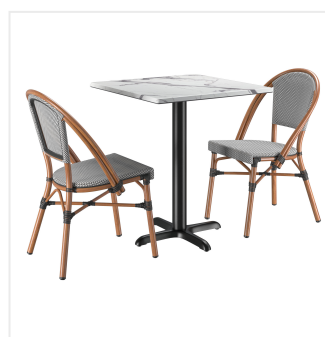

Lancaster Table & Seating Excalibur Bistro Series 27 1/2" Square Versilla Standard Height Table with 2 Black and White Side Chairs

#427BS28SBWVE

Item #: 427BS28SBWVE Qty: _____

Project: _____

Approval: _____ Date: _____

Features

- Designed for use indoors and outdoors
- UV- and weather-resistant construction
- Includes 2 aluminum side chairs, laminate table top, steel base, and hardware
- Smooth versilla table top offers the beautiful look of marble minus the cost
- Floor glides on table base and chair legs prevent damage to your flooring

Technical Data

Chair Height	33 1/2 Inches
Height Style	Standard Height
Seat Height	17 3/8 Inches
Arms	Without Arms
Assembled	Assembly Required
Back	With Back
Base Color	Black
Chair Weight Capacity	330 lb.
Color	Black White
Features	Stackable UV Resistant Weather Resistant
Finish	Versilla
Frame Color	Brown
Frame Material	Aluminum
Installation Type	Freestanding
Padded Seat	Without Padded Seat
Seat Material	Teslin Net
Seat Type	Woven
Shape	Square
Style	Bistro Side Chair
Table Seating Capacity	2 - 4 Chairs
Tabletop Material	Laminate
Tabletop Thickness	1 1/8 Inches
Type	Table / Chair Sets
Usage	Indoor Outdoor

Notes & Details

Add a unique, modern appeal to your dining area with this Lancaster Table & Seating Excalibur Bistro Series standard height table with 2 side chairs! This set includes a table top with a smooth versilla finish that offers the beautiful look of marble at a fraction of the cost. It boasts an eco-friendly, quality laminate construction fashioned from compression-molded wood to provide a dependable yet distinct aesthetic. Plus, the table top's UV- and weather-resistant design is built to withstand the elements, making it the perfect indoor or outdoor option that your guests can rely on. The table ships unassembled with hardware and mounting plates included, while the chairs ship fully assembled.