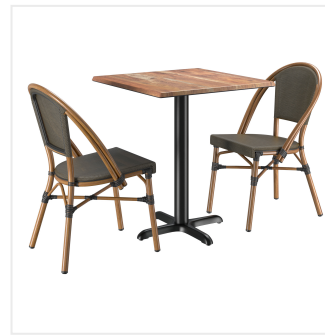

Lancaster Table & Seating Excalibur Bistro Series 27 1/2" Square Yukon Oak Standard Height Table with 2 Brown Side Chairs

#427BS28SBNYO

Item #: 427BS28SBNYO Qty: _____

Project: _____

Approval: _____ Date: _____

Features

- Designed for use indoors and outdoors
- UV- and weather-resistant construction
- Includes 2 aluminum side chairs, laminate table top, steel base, and hardware
- Textured yukon oak table top offers the rustic look of solid wood with a subtle, intriguing texture
- Floor glides on table base and chair legs prevent damage to your flooring

Technical Data

Chair Height	33 1/2 Inches
Height Style	Standard Height
Seat Height	17 3/8 Inches
Arms	Without Arms
Assembled	Assembly Required
Back	With Back
Base Color	Black
Chair Weight Capacity	330 lb.
Color	Brown
Features	Stackable UV Resistant Weather Resistant
Finish	Yukon Oak
Frame Color	Brown
Frame Material	Aluminum
Installation Type	Freestanding
Padded Seat	Without Padded Seat
Seat Material	Teslin Net
Seat Type	Woven
Shape	Square
Style	Bistro Side Chair
Table Seating Capacity	2 - 4 Chairs
Tabletop Material	Laminate
Tabletop Thickness	1 3/16 Inches
Type	Table / Chair Sets
Usage	Indoor Outdoor

Notes & Details

Add a unique, modern appeal to your dining area with this Lancaster Table & Seating Excalibur Bistro Series standard height table with 2 side chairs! This set includes a table top with a textured yukon oak finish that offers the beautiful look of solid wood with a subtle, intriguing texture. It boasts an eco-friendly, quality laminate construction fashioned from compression-molded wood to provide a dependable yet distinct aesthetic. Plus, the table top's UV- and weather-resistant design is built to withstand the elements, making it the perfect indoor or outdoor option that your guests can rely on. The table ships unassembled with hardware and mounting plates included, while the chairs ship fully assembled.