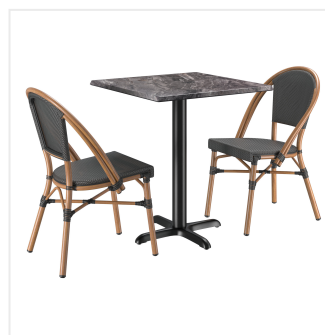

Lancaster Table & Seating Excalibur Bistro Series 27 1/2" Square Paladina Standard Height Table with 2 Black Side Chairs

#427BS28SBKPA

Item #: 427BS28SBKPA Qty: _____

Project: _____

Approval: _____ Date: _____

Features

- Designed for use indoors and outdoors
- UV- and weather-resistant construction
- Includes 2 aluminum side chairs, laminate table top, steel base, and hardware
- Smooth paladina table top offers the beautiful look of marble minus the cost
- Floor glides on table base and chair legs prevent damage to your flooring

Technical Data

Chair Height	33 1/2 Inches
Height Style	Standard Height
Seat Height	17 3/8 Inches
Arms	Without Arms
Assembled	Assembly Required
Back	With Back
Base Color	Black
Chair Weight Capacity	330 lb.
Color	Black Brown
Features	Stackable UV Resistant Weather Resistant
Finish	Paladina
Frame Color	Brown
Frame Material	Aluminum
Installation Type	Freestanding
Padded Seat	Without Padded Seat
Seat Material	Teslin Net
Seat Type	Woven
Shape	Square
Style	Bistro Side Chair
Table Seating Capacity	2 - 4 Chairs
Tabletop Material	Laminate
Tabletop Thickness	1 1/8 Inches
Type	Table / Chair Sets
Usage	Indoor Outdoor

Notes & Details

Add a unique, modern appeal to your dining area with this Lancaster Table & Seating Excalibur Bistro Series standard height table with 2 side chairs! This set includes a table top with a smooth paladina finish that offers the beautiful look of marble at a fraction of the cost. It boasts an eco-friendly, quality laminate construction fashioned from compression-molded wood to provide a dependable yet distinct aesthetic. Plus, the table top's UV- and weather-resistant design is built to withstand the elements, making it the perfect indoor or outdoor option that your guests can rely on. The table ships unassembled with hardware and mounting plates included, while the chairs ship fully assembled.