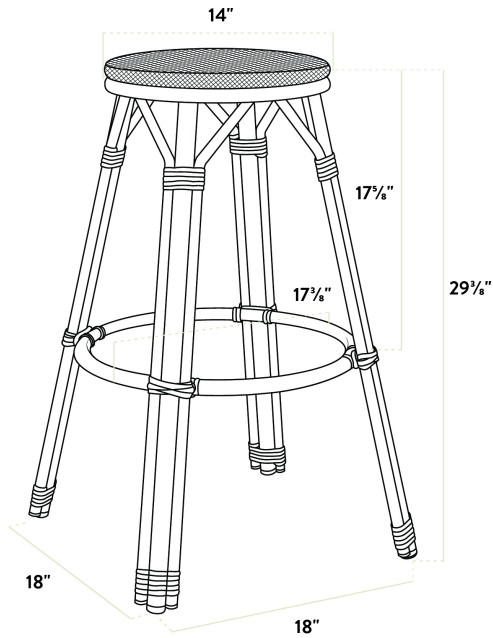

Technical Data

Features	Footrest Stackable UV Fade-Resistant
Finish	Powder-Coated
Frame Color	Brown
Frame Material	Aluminum Metal
Padded Seat	Without Padded Seat
Product Line	Lancaster Table & Seating Bistro Series
Seat Color	Black
Seat Material	Plastic Teslin Net
Seat Type	Woven
Style	Backless
Type	Stools
Usage	Indoor Outdoor

Plan View