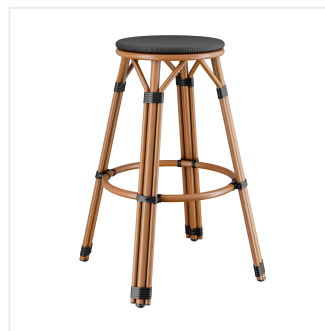

Lancaster Table & Seating Bistro Series Black Teslin Outdoor Backless Barstool

#427BBRTBSBLK

Item #: 427BBRTBSBLK Qty: _____

Project: _____

Approval: _____ Date: _____

Features

- Built-in footrest for exceptional comfort
- Unique, powder-coated bamboo frame finish
- Sturdy, light weight aluminum construction
- Modern black, UV-resistant Teslin net woven fabric
- Ample 330 lb. weight capacity

Technical Data

Features	Footrest Stackable UV Fade-Resistant
Finish	Powder-Coated
Frame Color	Brown
Frame Material	Aluminum Metal
Padded Seat	Without Padded Seat
Product Line	Lancaster Table & Seating Bistro Series
Seat Color	Black
Seat Material	Plastic Teslin Net
Seat Type	Woven
Style	Backless
Type	Stools
Usage	Indoor Outdoor

Plan View

Notes & Details

Allow your guests to dine outdoors in style and comfort with this Lancaster Table & Seating Bistro Series outdoor backless barstool! Designed for outdoor use, this barstool makes an excellent addition to restaurant and bar patios, sidewalk seating, and even outdoor entertainment areas at banquets and luaus. Its unique, bamboo-like finish instantly adds visual appeal to your establishment and will catch the eyes of both customers and passersby. To save time and hassle, this barstool ships fully assembled.

This barstool is made of a powder-coated aluminum that is durable enough to resist weather and corrosion while still being light weight for easy maneuvering. Its smooth surface features the look of bamboo, and the modern black, UV-resistant Teslin net woven fabric is sure to enhance your decor and help keep this outdoor barstool looking new. Teslin is a synthetic material made from a blend of PVC and polyester fibers woven together to make a mesh-like fabric that is highly durable and affordable.