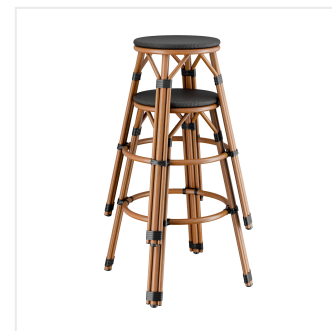

Lancaster Table & Seating Bistro Series Black Teslin Outdoor Backless Barstool

#427BBRTBSBLK

Item #: 427BBRTBSBLK Qty: _____

Project: _____

Approval: _____ Date: _____

Features

- Built-in footrest for exceptional comfort
- Unique, powder-coated bamboo frame finish
- Sturdy, light weight aluminum construction
- Modern black, UV-resistant Teslin net woven fabric
- Ample 330 lb. weight capacity

Technical Data

Features	Footrest Stackable UV Fade-Resistant
Finish	Powder-Coated
Frame Color	Brown
Frame Material	Aluminum Metal
Padded Seat	Without Padded Seat
Product Line	Lancaster Table & Seating Bistro Series
Seat Color	Black
Seat Material	Plastic Teslin Net
Seat Type	Woven
Style	Backless
Type	Stools
Usage	Indoor Outdoor

Plan View

Notes & Details

Allow your guests to dine outdoors in style and comfort with this Lancaster Table & Seating Bistro Series outdoor backless barstool! Designed for outdoor use, this barstool makes an excellent addition to restaurant and bar patios, sidewalk seating, and even outdoor entertainment areas at banquets and luaus. Its unique, bamboo-like finish instantly adds visual appeal to your establishment and will catch the eyes of both customers and passersby. To save time and hassle, this barstool ships fully assembled.

This barstool is made of a powder-coated aluminum that is durable enough to resist weather and corrosion while still being light weight for easy maneuvering. Its smooth surface features the look of bamboo, and the modern black, UV-resistant Teslin net woven fabric is sure to enhance your decor and help keep this outdoor barstool looking new. Teslin is a synthetic material made from a blend of PVC and polyester fibers woven together to make a mesh-like fabric that is highly durable and affordable.