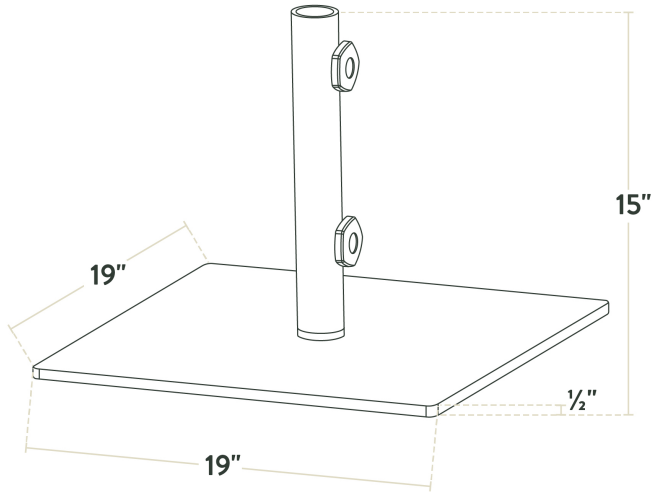

Lancaster Table & Seating 50 lb. Square Black Steel Umbrella Base with Wheels

#427BASESTSQW

Item #: 427BASESTSQW Qty: _____
 Project: _____
 Approval: _____ Date: _____

Features

- Durable steel construction
- Compatible with 1 1/2" umbrella poles
- Wheels allow for easier mobility
- Keeps your umbrella secure and upright
- Great for patios and outdoor dining

Technical Data

Length	19 Inches
Width	19 Inches
Height	15 Inches
Compatible Pole Diameter	1 1/2 Inches
Assembled	Assembly Required
Color	Black
Features	Wheels
Material	Steel

Technical Data

Shape	Square
Type	Bases
Weight	50 lb.

Plan View

#427BASESTSQW / #247BASEKSSW

Notes & Details

Keep your umbrella secure with this Lancaster Table & Seating 50 lb. steel umbrella base with wheels. This base is made of durable steel to ensure long-lasting use. It's compatible with 1 1/2" umbrella poles, and it weighs 50 lb. to help keep your umbrella upright. Better yet, it includes wheels for convenient mobility, allowing you to easily move your umbrella as needed to shade different areas. To keep your umbrella upright and prevent damage, go with this convenient 50 lb. base!