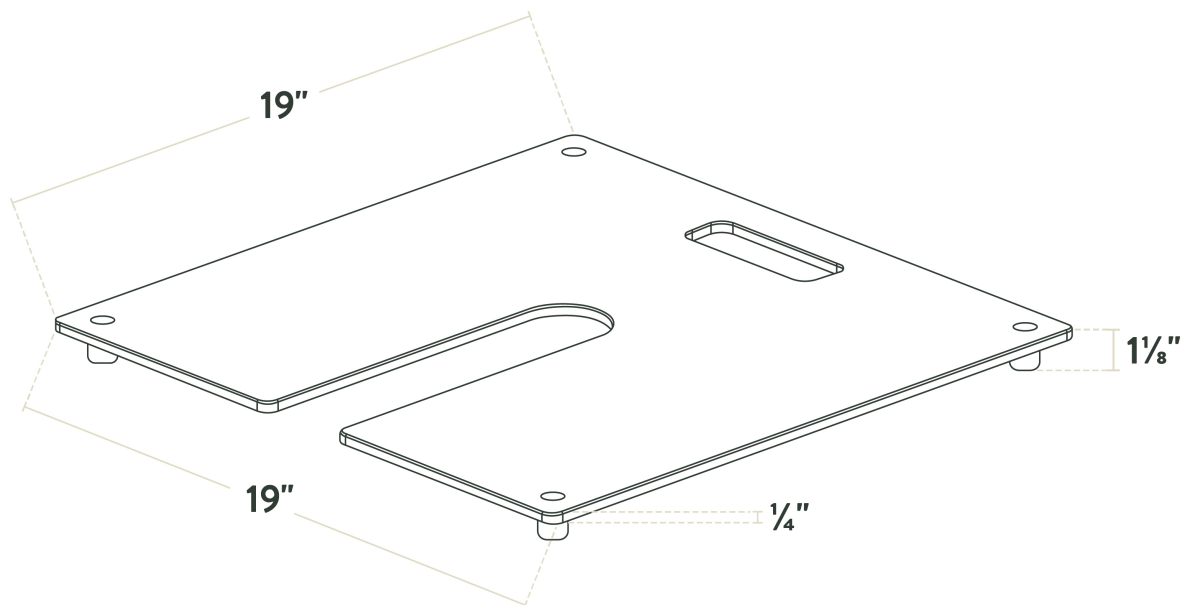

Lancaster Table & Seating 30 lb. Square Black Steel Stack Plate

#427BASESTSQS

Item #: 427BASESTSQS Qty: _____

Project: _____

Approval: _____ Date: _____

Technical Data

Length	19 Inches
Width	19 Inches
Height	1 1/8 Inches
Compatible Pole Diameter	1 1/2 Inches
Color	Black
Material	Steel
Shape	Square
Type	Base Weights
Weight	30 lb.

Features

- Durable steel construction
- Great for patios and outdoor dining
- Ensures extra stability on windy days

Plan View

#427BASESTSQS / #427BASEKSSQ / #247BASEKSSW

Notes & Details

Keep your umbrella secure, even on windy days, with this Lancaster Table & Seating 30 lb. steel stack plate. This plate is made of durable steel to ensure long-lasting use. Weighing 30 lb., it can be stacked on top of 247BASEKSSW or 427BASEKSSQ to add extra weight to your base on particularly windy days. This plate is compatible with 1 1/2" umbrella poles. To keep your umbrella upright and prevent damage, go with this convenient 30 lb. stack plate!