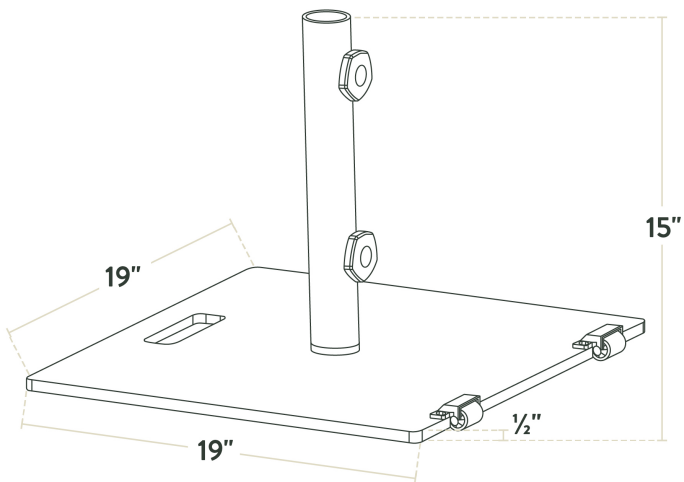

Lancaster Table & Seating 50 lb. Square Black Steel Umbrella Base with 30 lb. Stack Plate

#427BASEKSSQ

Item #: 427BASEKSSQ Qty: _____

Project: _____

Approval: _____ Date: _____

Features

- Durable steel construction
- Compatible with 1 1/2" umbrella poles
- Includes a 30 lb. stack plate for added stability
- Black finish looks great with any decor
- Keeps your umbrella secure and upright

Technical Data

Length	19 Inches
Width	19 Inches
Height	15 Inches
Plate Length	19 Inches
Plate Width	19 Inches
Plate Height	1 1/8 Inches
Compatible Pole Diameter	1 1/2 Inches
Assembled	Assembly Required
Color	Black
Material	Steel

Technical Data

Shape	Square
Type	Bases
Weight	80 lb.

Plan View

#427BASESTQS / #427BASEKSSQ / #247BASEKSSW

#427BASESTLQ / #427BASEKSSQ

Notes & Details

Keep your umbrella secure with this Lancaster Table & Seating 50 lb. steel umbrella base with 30 lb. stack plate. This 50 lb. base is made of durable steel and is sure to help keep your umbrella upright. Better yet, it comes with a 30 lb. stack plate to provide extra stability in windy conditions. This unit is compatible with 1 1/2" umbrella poles. To keep your umbrella upright and prevent damage, go with this convenient 50 lb. base!