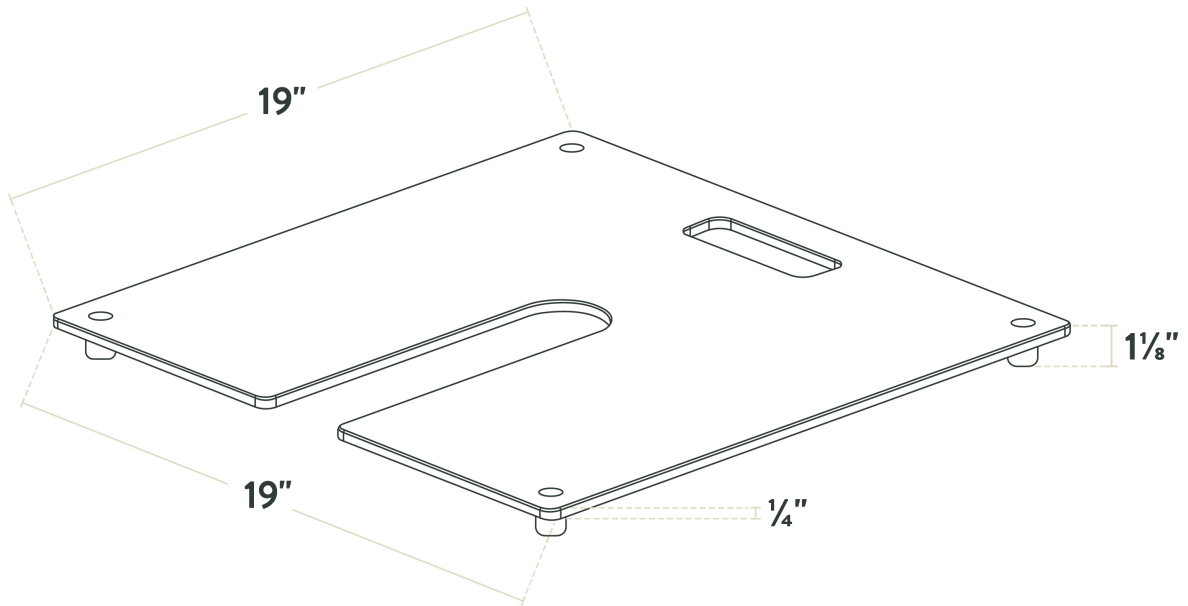

Lancaster Table & Seating 50 lb. Square Black Steel Umbrella Base with 30 lb. Stack Plate

#427BASEKSSQ

Item #: 427BASEKSSQ Qty: _____

Project: _____

Approval: _____ Date: _____

Features

- Durable steel construction
- Compatible with 1 1/2" umbrella poles
- Includes a 30 lb. stack plate for added stability
- Black finish looks great with any decor
- Keeps your umbrella secure and upright

Technical Data

Length	19 Inches
Width	19 Inches
Height	15 Inches
Plate Length	19 Inches
Plate Width	19 Inches
Plate Height	1 1/8 Inches
Compatible Pole Diameter	1 1/2 Inches
Assembled	Assembly Required
Color	Black
Material	Steel

Technical Data

Shape	Square
Type	Bases
Weight	80 lb.

Plan View

#427BASESTQS / #427BASEKSSQ / #247BASEKSSW

#427BASESTLQ / #427BASEKSSQ

Notes & Details

Keep your umbrella secure with this Lancaster Table & Seating 50 lb. steel umbrella base with 30 lb. stack plate. This 50 lb. base is made of durable steel and is sure to help keep your umbrella upright. Better yet, it comes with a 30 lb. stack plate to provide extra stability in windy conditions. This unit is compatible with 1 1/2" umbrella poles. To keep your umbrella upright and prevent damage, go with this convenient 50 lb. base!