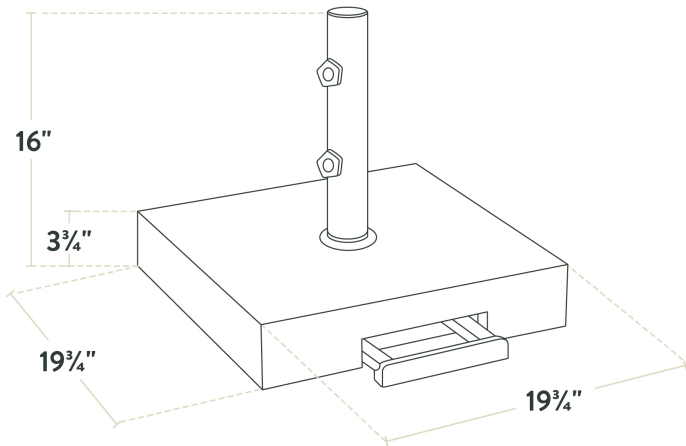

Technical Data

Shape	Square
Type	Bases
Weight	110 lb.

Plan View

#427BASEGRNBK / #427BASEGRNGY

Notes & Details

Keep your umbrella secure with this Lancaster Table & Seating 110 lb. square black granite umbrella base! This base is perfect for use on outdoor patios and dining spaces to ensure your umbrella remains firmly in place. Its heavy granite construction ensures reliable stability while also offering a stylish look.

This unit is compatible with 1 1/2"-1 7/8" diameter umbrella poles. It includes 2 wheels and a pull-out handle to make transporting the base much more convenient! It also features two knobs that can be tightened to hold your umbrella tightly in place within the base. This durable base is sure to keep your umbrella stable and upright, protecting it from damage and ensuring an excellent outdoor experience for your guests.

⚠ WARNING: This product can expose you to chemicals including lead, which are known to the State of California to cause cancer, birth defects, or other reproductive harm. For more information, go to www.p65warnings.ca.gov.