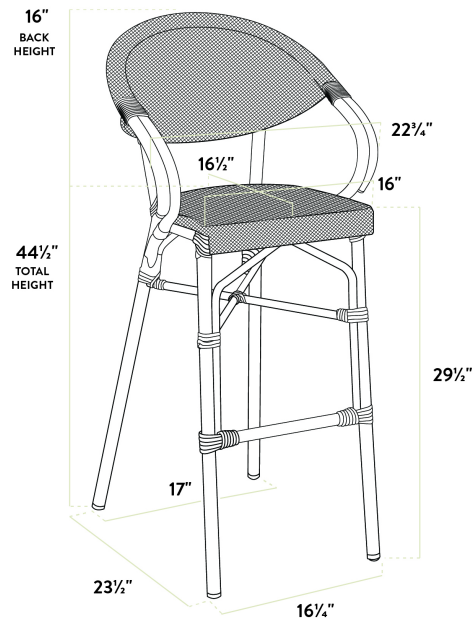

Lancaster Table & Seating Bistro Series Gray Teslin Outdoor Arm Barstool

#427BAFRBSGRY

Item #: 427BAFRBSGRY Qty: _____

Project: _____

Approval: _____ Date: _____

Features

- Built-in footrest for exceptional comfort
- Unique, powder-coated bamboo frame finish
- Sturdy, light weight aluminum construction
- Modern gray, UV-resistant Teslin net woven fabric
- Ample 330 lb. weight capacity

Certifications

Fully Assembled

Stackable

Technical Data

Width	22 3/4 Inches
Depth	23 1/2 Inches
Height	44 1/2 Inches
Seat Width	16 Inches
Seat Depth	16 1/2 Inches
Back Height	16 Inches
Height Style	Bar Height
Seat Height	29 1/2 Inches
Arms	With Arms
Assembled	Fully Assembled

Technical Data

Back	With Back
Back Color	Gray
Capacity	330 lb.
Features	Footrest Stackable UV Fade-Resistant
Finish	Powder-Coated
Frame Color	Beige Brown
Frame Material	Aluminum Metal
Padded Seat	Without Padded Seat
Product Line	Lancaster Table & Seating Bistro Series
Seat Color	Gray
Seat Material	Plastic Teslin Net
Seat Type	Woven
Style	Bistro
Type	Stools
Usage	Indoor Outdoor

Plan View

Notes & Details

Allow your guests to dine outdoors in style and comfort with this Lancaster Table & Seating Bistro Series outdoor arm barstool! Designed for outdoor use, this barstool makes an excellent addition to restaurant and bar patios, sidewalk seating, and even outdoor entertainment areas at banquets and luaus. Its unique, bamboo-like finish instantly adds visual appeal to your establishment and will catch the eyes of both customers and passersby. To save time and hassle, this barstool ships fully assembled.