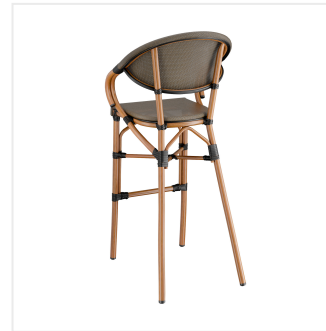

Lancaster Table & Seating Bistro Series Brown Teslin Outdoor Arm Barstool

#427BAFRBSBRN

Item #: 427BAFRBSBRN Qty: _____
 Project: _____
 Approval: _____ Date: _____

Features

- Built-in footrest for exceptional comfort
- Unique, powder-coated bamboo frame finish
- Sturdy, light weight aluminum construction
- Modern brown, UV-resistant Teslin net woven fabric
- Ample 330 lb. weight capacity

Technical Data

Back	With Back
Back Color	Brown
Capacity	330 lb.
Features	Footrest Stackable UV Fade-Resistant
Finish	Powder-Coated
Frame Color	Beige Brown
Frame Material	Aluminum Metal
Padded Seat	Without Padded Seat
Product Line	Lancaster Table & Seating Bistro Series
Seat Color	Brown
Seat Material	Plastic Teslin Net
Seat Type	Woven
Style	Bistro
Type	Stools
Usage	Indoor Outdoor

Plan View

Notes & Details

Allow your guests to dine outdoors in style and comfort with this Lancaster Table & Seating Bistro Series outdoor arm barstool! Designed for outdoor use, this barstool makes an excellent addition to restaurant and bar patios, sidewalk seating, and even outdoor entertainment areas at banquets and luaus. Its unique, bamboo-like finish instantly adds visual appeal to your establishment and will catch the eyes of both customers and passersby. To save time and hassle, this barstool ships fully assembled.

This barstool is made of a powder-coated aluminum that is durable enough to resist weather and corrosion while still being light weight for easy maneuvering. Its smooth surface features the look of bamboo, and the modern brown, UV-resistant Teslin net woven fabric is sure to enhance your decor and help keep this outdoor barstool looking new. Teslin is a synthetic material made from a blend of PVC and polyester fibers woven together to make a mesh-like fabric that is highly durable and affordable.