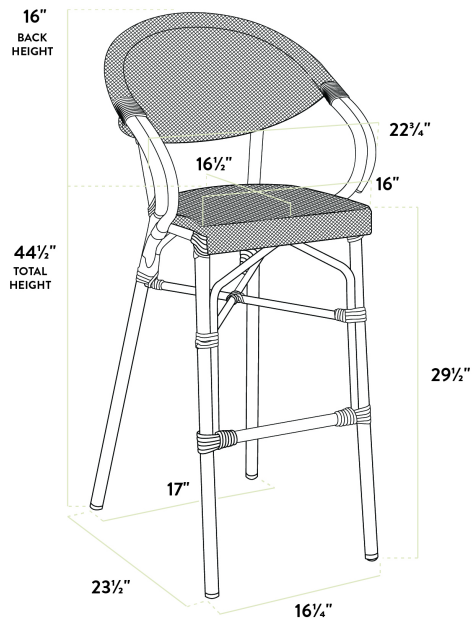

Lancaster Table & Seating Bistro Series Brown Teslin Outdoor Arm Barstool

#427BAFRBSBRN

Item #: 427BAFRBSBRN Qty: _____
 Project: _____
 Approval: _____ Date: _____

Features

- Built-in footrest for exceptional comfort
- Unique, powder-coated bamboo frame finish
- Sturdy, light weight aluminum construction
- Modern brown, UV-resistant Teslin net woven fabric
- Ample 330 lb. weight capacity

Certifications

Technical Data	
Width	22 3/4 Inches
Depth	23 1/2 Inches
Height	44 1/2 Inches
Seat Width	16 Inches
Seat Depth	16 1/2 Inches
Back Height	16 Inches
Height Style	Bar Height
Seat Height	29 1/2 Inches
Arms	With Arms
Assembled	Fully Assembled

Technical Data

Back	With Back
Back Color	Brown
Capacity	330 lb.
Features	Footrest Stackable UV Fade-Resistant
Finish	Powder-Coated
Frame Color	Beige Brown
Frame Material	Aluminum Metal
Padded Seat	Without Padded Seat
Product Line	Lancaster Table & Seating Bistro Series
Seat Color	Brown
Seat Material	Plastic Teslin Net
Seat Type	Woven
Style	Bistro
Type	Stools
Usage	Indoor Outdoor

Plan View

Notes & Details

Allow your guests to dine outdoors in style and comfort with this Lancaster Table & Seating Bistro Series outdoor arm barstool! Designed for outdoor use, this barstool makes an excellent addition to restaurant and bar patios, sidewalk seating, and even outdoor entertainment areas at banquets and luaus. Its unique, bamboo-like finish instantly adds visual appeal to your establishment and will catch the eyes of both customers and passersby. To save time and hassle, this barstool ships fully assembled.