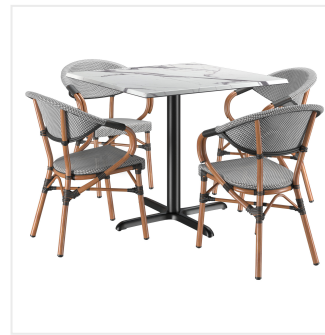

Lancaster Table & Seating Excalibur Bistro Series 36" Square Versilla Standard Height Table with 4 Black and White Arm Chairs

#427BA36SBWVE

Item #: 427BA36SBWVE Qty: _____

Project: _____

Approval: _____ Date: _____

Features

- Designed for use indoors and outdoors
- UV- and weather-resistant construction
- Includes 4 aluminum arm chairs, laminate table top, steel base, and hardware
- Smooth versilla table top offers the beautiful look of marble minus the cost
- Floor glides on table base and chair legs prevent damage to your flooring

Technical Data

Height Style	Standard Height
Seat Height	17 1/4 Inches
Arms	With Arms
Assembled	Assembly Required
Back	With Back
Base Color	Black
Chair Weight Capacity	330 lb.
Color	Black White
Features	Stackable UV Resistant Weather Resistant
Finish	Versilla
Frame Color	Brown
Frame Material	Aluminum
Included Chairs	4 Chairs
Installation Type	Freestanding
Padded Seat	Without Padded Seat
Seat Material	Teslin Net
Seat Type	Woven
Shape	Square
Style	Arm Chair Bistro
Table Seating Capacity	2 - 4 Chairs
Tabletop Material	Laminate
Tabletop Thickness	1 1/8 Inches
Type	Table / Chair Sets
Usage	Indoor Outdoor

Notes & Details

Add a unique, modern appeal to your dining area with this Lancaster Table & Seating Excalibur Bistro Series standard height table with 4 arm chairs! This set includes a table top with a smooth versilla finish that offers the beautiful look of marble at a fraction of the cost. It boasts an eco-friendly, quality laminate construction fashioned from compression-molded wood to provide a dependable yet distinct aesthetic. Plus, the table top's UV- and weather-resistant design is built to withstand the elements, making it the perfect indoor or outdoor option that your guests can rely on. The table ships unassembled with hardware and mounting plates included, while the chairs ship fully assembled.