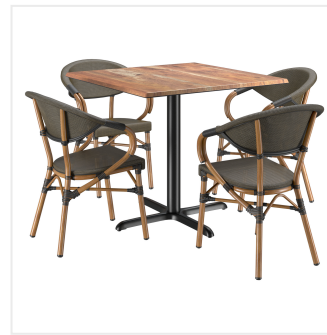

Lancaster Table & Seating Excalibur Bistro Series 36" Square Yukon Oak Standard Height Table with 4 Brown Arm Chairs

#427BA36SBNYO

Item #: 427BA36SBNYO Qty: _____

Project: _____

Approval: _____ Date: _____

Features

- Designed for use indoors and outdoors
- UV- and weather-resistant construction
- Includes 4 aluminum arm chairs, laminate table top, steel base, and hardware
- Textured yukon oak table top offers the rustic look of solid wood with a subtle, intriguing texture
- Floor glides on table base and chair legs prevent damage to your flooring

Technical Data

Height Style	Standard Height
Seat Height	17 1/4 Inches
Arms	With Arms
Assembled	Assembly Required
Back	With Back
Base Color	Black
Chair Weight Capacity	330 lb.
Color	Brown
Features	Stackable UV Resistant Weather Resistant
Finish	Yukon Oak
Frame Color	Brown
Frame Material	Aluminum
Included Chairs	4 Chairs
Installation Type	Freestanding
Padded Seat	Without Padded Seat
Seat Material	Teslin Net
Seat Type	Woven
Shape	Square
Style	Arm Chair Bistro
Table Seating Capacity	2 - 4 Chairs
Tabletop Material	Laminate
Tabletop Thickness	1 3/16 Inches
Type	Table / Chair Sets
Usage	Indoor Outdoor

Notes & Details

Add a unique, modern appeal to your dining area with this Lancaster Table & Seating Excalibur Bistro Series standard height table with 4 arm chairs! This set includes a table top with a textured yukon oak finish that offers the beautiful look of solid wood with a subtle, intriguing texture. It boasts an eco-friendly, quality laminate construction fashioned from compression-molded wood to provide a dependable yet distinct aesthetic. Plus, the table top's UV- and weather-resistant design is built to withstand the elements, making it the perfect indoor or outdoor option that your guests can rely on. The table ships unassembled with hardware and mounting plates included, while the chairs ship fully assembled.