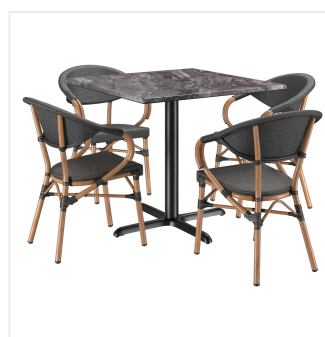

## Lancaster Table & Seating Excalibur Bistro Series 36" Square Paladina Standard Height Table with 4 Black Arm Chairs

#427BA36SBKPA

Item #: 427BA36SBKPA Qty: \_\_\_\_\_

Project: \_\_\_\_\_

Approval: \_\_\_\_\_ Date: \_\_\_\_\_

### Features

- Designed for use indoors and outdoors
- UV- and weather-resistant construction
- Includes 4 aluminum arm chairs, laminate table top, steel base, and hardware
- Smooth paladina table top offers the beautiful look of marble minus the cost
- Floor glides on table base and chair legs prevent damage to your flooring

## Technical Data

Height Style	Standard Height
Seat Height	17 1/4 Inches
Arms	With Arms
Assembled	Assembly Required
Back	With Back
Base Color	Black
Chair Weight Capacity	330 lb.
Color	Black Brown
Features	Stackable UV Resistant Weather Resistant
Finish	Paladina
Frame Color	Brown
Frame Material	Aluminum
Included Chairs	4 Chairs
Installation Type	Freestanding
Padded Seat	Without Padded Seat
Seat Material	Teslin Net
Seat Type	Woven
Shape	Square
Style	Arm Chair Bistro
Table Seating Capacity	2 - 4 Chairs
Tabletop Material	Laminate
Tabletop Thickness	1 1/8 Inches
Type	Table / Chair Sets
Usage	Indoor Outdoor

# Notes & Details

---

Add a unique, modern appeal to your dining area with this Lancaster Table & Seating Excalibur Bistro Series standard height table with 4 arm chairs! This set includes a table top with a smooth paladina finish that offers the beautiful look of marble at a fraction of the cost. It boasts an eco-friendly, quality laminate construction fashioned from compression-molded wood to provide a dependable yet distinct aesthetic. Plus, the table top's UV- and weather-resistant design is built to withstand the elements, making it the perfect indoor or outdoor option that your guests can rely on. The table ships unassembled with hardware and mounting plates included, while the chairs ship fully assembled.