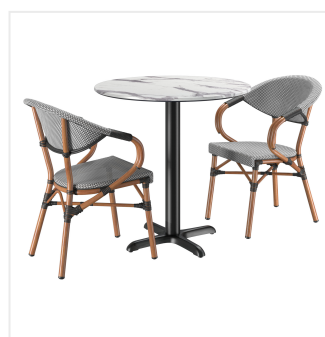

## Lancaster Table & Seating Excalibur Bistro Series 31 1/2" Round Versilla Standard Height Table with 2 Black and White Arm Chairs

#427BA32RBWVE

Item #: 427BA32RBWVE Qty: \_\_\_\_\_

Project: \_\_\_\_\_

Approval: \_\_\_\_\_ Date: \_\_\_\_\_

### Features

- Designed for use indoors and outdoors
- UV- and weather-resistant construction
- Includes 2 aluminum arm chairs, laminate table top, steel base, and hardware
- Smooth versilla table top offers the beautiful look of marble minus the cost
- Floor glides on table base and chair legs prevent damage to your flooring

## Technical Data

Seat Height	17 1/4 Inches
Arms	With Arms
Assembled	Assembly Required
Back	With Back
Base Color	Black
Chair Weight Capacity	330 lb.
Color	Black White
Features	Stackable UV Resistant Weather Resistant
Finish	Versilla
Frame Color	Brown
Frame Material	Aluminum
Installation Type	Freestanding
Padded Seat	Without Padded Seat
Seat Material	Teslin Net
Seat Type	Woven
Shape	Round
Style	Arm Chair Bistro
Table Seating Capacity	2 - 4 Chairs
Tabletop Material	Laminate
Tabletop Thickness	1 1/8 Inches
Type	Table / Chair Sets
Usage	Indoor Outdoor

# Notes & Details

---

Add a unique, modern appeal to your dining area with this Lancaster Table & Seating Excalibur Bistro Series standard height table with 2 arm chairs! This set includes a table top with a smooth versilla finish that offers the beautiful look of marble at a fraction of the cost. It boasts an eco-friendly, quality laminate construction fashioned from compression-molded wood to provide a dependable yet distinct aesthetic. Plus, the table top's UV- and weather-resistant design is built to withstand the elements, making it the perfect indoor or outdoor option that your guests can rely on. The table ships unassembled with hardware and mounting plates included, while the chairs ship fully assembled.