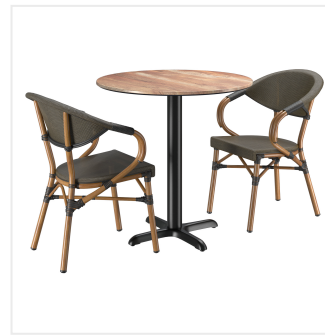

Lancaster Table & Seating Excalibur Bistro Series 31 1/2" Round Yukon Oak Standard Height Table with 2 Brown Arm Chairs

#427BA32RBNYO

Item #: 427BA32RBNYO Qty: _____

Project: _____

Approval: _____ Date: _____

Features

- Designed for use indoors and outdoors
- UV- and weather-resistant construction
- Includes 2 aluminum arm chairs, laminate table top, steel base, and hardware
- Textured yukon oak table top offers the rustic look of solid wood with a subtle, intriguing texture
- Floor glides on table base and chair legs prevent damage to your flooring

Technical Data

Seat Height	17 1/4 Inches
Arms	With Arms
Assembled	Assembly Required
Back	With Back
Base Color	Black
Chair Weight Capacity	330 lb.
Color	Brown
Features	Stackable UV Resistant Weather Resistant
Finish	Yukon Oak
Frame Color	Brown
Frame Material	Aluminum
Installation Type	Freestanding
Padded Seat	Without Padded Seat
Seat Material	Teslin Net
Seat Type	Woven
Shape	Round
Style	Arm Chair Bistro
Table Seating Capacity	2 - 4 Chairs
Tabletop Material	Laminate
Tabletop Thickness	1 3/16 Inches
Type	Table / Chair Sets
Usage	Indoor Outdoor

Notes & Details

Add a unique, modern appeal to your dining area with this Lancaster Table & Seating Excalibur Bistro Series standard height table with 2 arm chairs! This set includes a table top with a textured yukon oak finish that offers the beautiful look of solid wood with a subtle, intriguing texture. It boasts an eco-friendly, quality laminate construction fashioned from compression-molded wood to provide a dependable yet distinct aesthetic. Plus, the table top's UV- and weather-resistant design is built to withstand the elements, making it the perfect indoor or outdoor option that your guests can rely on. The table ships unassembled with hardware and mounting plates included, while the chairs ship fully assembled.