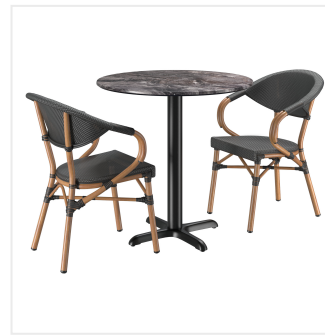

## Lancaster Table & Seating Excalibur Bistro Series 31 1/2" Round Paladina Standard Height Table with 2 Black Arm Chairs

#427BA32RBKPA

Item #: 427BA32RBKPA Qty: \_\_\_\_\_

Project: \_\_\_\_\_

Approval: \_\_\_\_\_ Date: \_\_\_\_\_

### Features

- Designed for use indoors and outdoors
- UV- and weather-resistant construction
- Includes 2 aluminum arm chairs, laminate table top, steel base, and hardware
- Smooth paladina table top offers the beautiful look of marble minus the cost
- Floor glides on table base and chair legs prevent damage to your flooring

## Technical Data

Seat Height	17 1/4 Inches
Arms	With Arms
Assembled	Assembly Required
Back	With Back
Base Color	Black
Chair Weight Capacity	330 lb.
Color	Black Brown
Features	Stackable UV Resistant Weather Resistant
Finish	Paladina
Frame Color	Brown
Frame Material	Aluminum
Installation Type	Freestanding
Padded Seat	Without Padded Seat
Seat Material	Teslin Net
Seat Type	Woven
Shape	Round
Style	Arm Chair Bistro
Table Seating Capacity	2 - 4 Chairs
Tabletop Material	Laminate
Tabletop Thickness	1 1/8 Inches
Type	Table / Chair Sets
Usage	Indoor Outdoor

# Notes & Details

---

Add a unique, modern appeal to your dining area with this Lancaster Table & Seating Excalibur Bistro Series standard height table with 2 arm chairs! This set includes a table top with a smooth paladina finish that offers the beautiful look of marble at a fraction of the cost. It boasts an eco-friendly, quality laminate construction fashioned from compression-molded wood to provide a dependable yet distinct aesthetic. Plus, the table top's UV- and weather-resistant design is built to withstand the elements, making it the perfect indoor or outdoor option that your guests can rely on. The table ships unassembled with hardware and mounting plates included, while the chairs ship fully assembled.