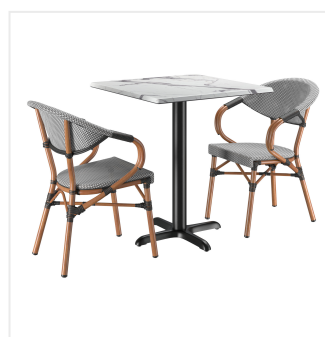

## Lancaster Table & Seating Excalibur Bistro Series 27 1/2" Square Versilla Standard Height Table with 2 Black and White Arm Chairs

#427BA28SBWVE

Item #: 427BA28SBWVE Qty: \_\_\_\_\_

Project: \_\_\_\_\_

### Features

- Designed for use indoors and outdoors
- UV- and weather-resistant construction
- Includes 2 aluminum arm chairs, laminate table top, steel base, and hardware
- Smooth versilla table top offers the beautiful look of marble minus the cost
- Floor glides on table base and chair legs prevent damage to your flooring

## Technical Data

Height Style	Standard Height
Seat Height	17 1/4 Inches
Arms	With Arms
Assembled	Assembly Required
Back	With Back
Base Color	Black
Chair Weight Capacity	330 lb.
Color	Black White
Features	Stackable UV Resistant Weather Resistant
Finish	Versilla
Frame Color	Brown
Frame Material	Aluminum
Installation Type	Freestanding
Padded Seat	Without Padded Seat
Seat Material	Teslin Net
Seat Type	Woven
Shape	Square
Style	Arm Chair Bistro
Table Seating Capacity	2 - 4 Chairs
Tabletop Material	Laminate
Tabletop Thickness	1 1/8 Inches
Type	Table / Chair Sets
Usage	Indoor Outdoor

# Notes & Details

---

Add a unique, modern appeal to your dining area with this Lancaster Table & Seating Excalibur Bistro Series standard height table with 2 arm chairs! This set includes a table top with a smooth versilla finish that offers the beautiful look of marble at a fraction of the cost. It boasts an eco-friendly, quality laminate construction fashioned from compression-molded wood to provide a dependable yet distinct aesthetic. Plus, the table top's UV- and weather-resistant design is built to withstand the elements, making it the perfect indoor or outdoor option that your guests can rely on. The table ships unassembled with hardware and mounting plates included, while the chairs ship fully assembled.