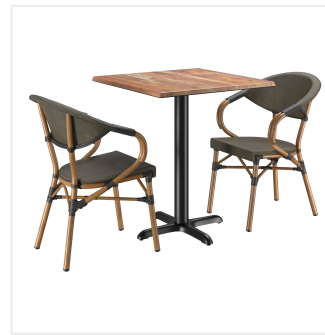

Lancaster Table & Seating Excalibur Bistro Series 27 1/2" Square Yukon Oak Standard Height Table with 2 Brown Arm Chairs

#427BA28SBNYO

Item #: 427BA28SBNYO Qty: _____

Project: _____

Approval: _____ Date: _____

Features

- Designed for use indoors and outdoors
- UV- and weather-resistant construction
- Includes 2 aluminum arm chairs, laminate table top, steel base, and hardware
- Textured yukon oak table top offers the rustic look of solid wood with a subtle, intriguing texture
- Floor glides on table base and chair legs prevent damage to your flooring

Technical Data

Height Style	Standard Height
Seat Height	17 1/4 Inches
Arms	With Arms
Assembled	Assembly Required
Back	With Back
Base Color	Black
Chair Weight Capacity	330 lb.
Color	Brown
Features	Stackable UV Resistant Weather Resistant
Finish	Yukon Oak
Frame Color	Brown
Frame Material	Aluminum
Installation Type	Freestanding
Padded Seat	Without Padded Seat
Seat Material	Teslin Net
Seat Type	Woven
Shape	Square
Style	Arm Chair Bistro
Table Seating Capacity	2 - 4 Chairs
Tabletop Material	Laminate
Tabletop Thickness	1 3/16 Inches
Type	Table / Chair Sets
Usage	Indoor Outdoor

Notes & Details

Add a unique, modern appeal to your dining area with this Lancaster Table & Seating Excalibur Bistro Series standard height table with 2 arm chairs! This set includes a table top with a textured yukon oak finish that offers the beautiful look of solid wood with a subtle, intriguing texture. It boasts an eco-friendly, quality laminate construction fashioned from compression-molded wood to provide a dependable yet distinct aesthetic. Plus, the table top's UV- and weather-resistant design is built to withstand the elements, making it the perfect indoor or outdoor option that your guests can rely on. The table ships unassembled with hardware and mounting plates included, while the chairs ship fully assembled.