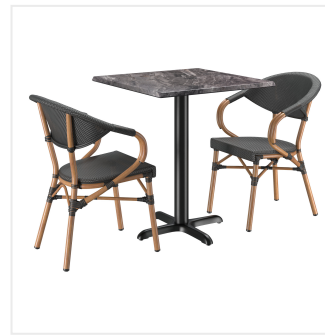

Lancaster Table & Seating Excalibur Bistro Series 27 1/2" Square Paladina Standard Height Table with 2 Black Arm Chairs

#427BA28SBKPA

Item #: 427BA28SBKPA Qty: _____

Project: _____

Approval: _____ Date: _____

Features

- Designed for use indoors and outdoors
- UV- and weather-resistant construction
- Includes 2 aluminum arm chairs, laminate table top, steel base, and hardware
- Smooth paladina table top offers the beautiful look of marble minus the cost
- Floor glides on table base and chair legs prevent damage to your flooring

Technical Data

Height Style	Standard Height
Seat Height	17 1/4 Inches
Arms	With Arms
Assembled	Assembly Required
Back	With Back
Base Color	Black
Chair Weight Capacity	330 lb.
Color	Black Brown
Features	Stackable UV Resistant Weather Resistant
Finish	Paladina
Frame Color	Brown
Frame Material	Aluminum
Installation Type	Freestanding
Padded Seat	Without Padded Seat
Seat Material	Teslin Net
Seat Type	Woven
Shape	Square
Style	Arm Chair Bistro
Table Seating Capacity	2 - 4 Chairs
Tabletop Material	Laminate
Tabletop Thickness	1 1/8 Inches
Type	Table / Chair Sets
Usage	Indoor Outdoor

Notes & Details

Add a unique, modern appeal to your dining area with this Lancaster Table & Seating Excalibur Bistro Series standard height table with 2 arm chairs! This set includes a table top with a smooth paladina finish that offers the beautiful look of marble at a fraction of the cost. It boasts an eco-friendly, quality laminate construction fashioned from compression-molded wood to provide a dependable yet distinct aesthetic. Plus, the table top's UV- and weather-resistant design is built to withstand the elements, making it the perfect indoor or outdoor option that your guests can rely on. The table ships unassembled with hardware and mounting plates included, while the chairs ship fully assembled.