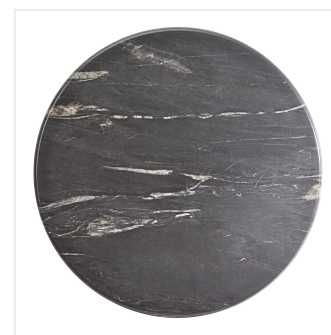

Lancaster Table & Seating Excalibur 36" Round Standard Height Table with Smooth Letizia Finish and Cross Base Plate

#42736RDLZ30D

Item #: 42736RDLZ30D Qty: _____

Project: _____

Approval: _____ Date: _____

Features

- Designed for use indoors and outdoors
- Durable laminate resists scratches, impacts, breaks, and burns
- Smooth letizia finish offers the classic look of marble
- UV- and weather-resistant construction
- Includes standard dining height table base column with cross plate for enhanced stability

Notes & Details

Enhance the appeal of your dining area and provide your guests with a reliable surface to gather around with this Lancaster Table & Seating Excalibur table! This round table has a smooth letizia finish that offers the classic look of marble at a fraction of the cost. It boasts an eco-friendly, quality laminate construction fashioned from compression-molded wood to provide a dependable yet distinct aesthetic. Plus, the UV- and weather-resistant design is built to withstand the elements, making it the perfect indoor or outdoor option that your guests can rely on. To save you money on shipping costs, the table ships unassembled. All required assembly hardware is included so you can quickly set it up in its proper space and let your guests enjoy!

The included cross column table base elevates the table to standard dining height and ensures that the table stays steady and balanced while guests enjoy your signature drinks and dishes. Made of strong stamped steel with a sleek and resilient black e-coating, it's well equipped to weather the elements and resist corrosion. Blending into any environment to enhance your dining space, this table base and column are sure to provide reliable long-lasting use at both indoor and outdoor eateries. Plus, pre-drilled holes allow for the use of floor glides to protect your flooring from scuffs and scratches!