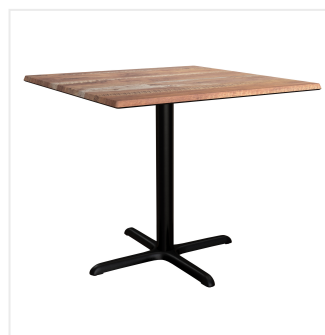

## Lancaster Table & Seating Excaltibur 36" x 36" Square Standard Height Table with Textured Yukon Oak Finish and Cross Base Plate

#4273636YO30D

Item #: 4273636YO30D Qty: \_\_\_\_\_

Project: \_\_\_\_\_

Approval: \_\_\_\_\_ Date: \_\_\_\_\_

### Features

- Designed for use indoors and outdoors
- Durable laminate resists scratches, impacts, breaks, and burns
- Textured yukon oak finish offers the rustic look of solid wood
- UV- and weather-resistant construction
- Includes standard dining height table base column with cross plate for enhanced stability

## Notes & Details

Enhance the appeal of your dining area and provide your guests with a reliable surface to gather around with this Lancaster Table & Seating Excalibur table! This square table has a textured yukon oak finish that offers the rustic look of solid wood with a subtle, intriguing texture. It boasts an eco-friendly, quality laminate construction fashioned from compression-molded wood to provide a dependable yet distinct aesthetic. Plus, the UV- and weather-resistant design is built to withstand the elements, making it the perfect indoor or outdoor option that your guests can rely on. To save you money on shipping costs, the table ships unassembled. All required assembly hardware is included so you can quickly set it up in its proper space and let your guests enjoy!

The included cross column table base elevates the table to standard dining height and ensures that the table stays steady and balanced while guests enjoy your signature drinks and dishes. Made of strong stamped steel with a sleek and resilient black e-coating, it's well equipped to weather the elements and resist corrosion. Blending into any environment to enhance your dining space, this table base and column are sure to provide reliable long-lasting use at both indoor and outdoor eateries. Plus, pre-drilled holes allow for the use of floor glides to protect your flooring from scuffs and scratches!