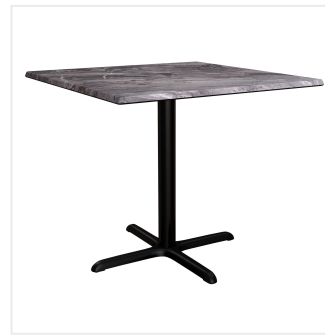

## Lancaster Table & Seating Excalibur 36" x 36" Square Standard Height Table with Smooth Paladina Finish and Cross Base Plate

#4273636PA30D

Item #: 4273636PA30D Qty: \_\_\_\_\_

Project: \_\_\_\_\_

Approval: \_\_\_\_\_ Date: \_\_\_\_\_

### Features

- Designed for use indoors and outdoors
- Durable laminate resists scratches, impacts, breaks, and burns
- Smooth paladina finish offers the classic look of marble
- UV- and weather-resistant construction
- Includes standard dining height table base column with cross plate for enhanced stability

## Notes & Details

Enhance the appeal of your dining area and provide your guests with a reliable surface to gather around with this Lancaster Table & Seating Excalibur table! This square table has a smooth paladina finish that offers the classic look of marble at a fraction of the cost. It boasts an eco-friendly, quality laminate construction fashioned from compression-molded wood to provide a dependable yet distinct aesthetic. Plus, the UV- and weather-resistant design is built to withstand the elements, making it the perfect indoor or outdoor option that your guests can rely on. To save you money on shipping costs, the table ships unassembled. All required assembly hardware is included so you can quickly set it up in its proper space and let your guests enjoy!

The included cross column table base elevates the table to standard dining height and ensures that the table stays steady and balanced while guests enjoy your signature drinks and dishes. Made of strong stamped steel with a sleek and resilient black e-coating, it's well equipped to weather the elements and resist corrosion. Blending into any environment to enhance your dining space, this table base and column are sure to provide reliable long-lasting use at both indoor and outdoor eateries. Plus, pre-drilled holes allow for the use of floor glides to protect your flooring from scuffs and scratches!