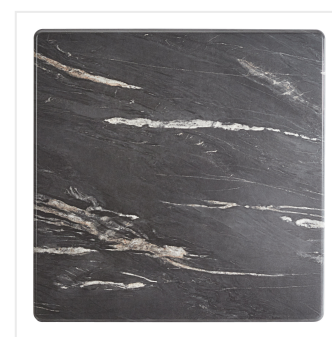

Lancaster Table & Seating Excalibur 36" x 36" Square Standard Height Table with Smooth Letizia Finish and Cross Base Plate

#4273636LZ30D

Item #: 4273636LZ30D Qty: _____

Project: _____

Approval: _____ Date: _____

Features

- Designed for use indoors and outdoors
- Durable laminate resists scratches, impacts, breaks, and burns
- Smooth letizia finish offers the classic look of marble
- UV- and weather-resistant construction
- Includes standard dining height table base column with cross plate for enhanced stability

Notes & Details

Enhance the appeal of your dining area and provide your guests with a reliable surface to gather around with this Lancaster Table & Seating Excalibur table! This square table has a smooth letizia finish that offers the classic look of marble at a fraction of the cost. It boasts an eco-friendly, quality laminate construction fashioned from compression-molded wood to provide a dependable yet distinct aesthetic. Plus, the UV- and weather-resistant design is built to withstand the elements, making it the perfect indoor or outdoor option that your guests can rely on. To save you money on shipping costs, the table ships unassembled. All required assembly hardware is included so you can quickly set it up in its proper space and let your guests enjoy!

The included cross column table base elevates the table to standard dining height and ensures that the table stays steady and balanced while guests enjoy your signature drinks and dishes. Made of strong stamped steel with a sleek and resilient black e-coating, it's well equipped to weather the elements and resist corrosion. Blending into any environment to enhance your dining space, this table base and column are sure to provide reliable long-lasting use at both indoor and outdoor eateries. Plus, pre-drilled holes allow for the use of floor glides to protect your flooring from scuffs and scratches!