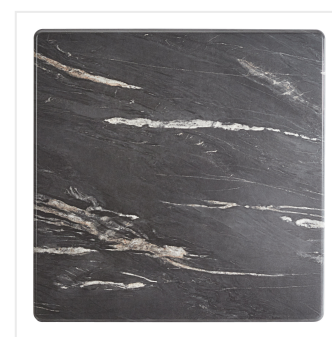

Lancaster Table & Seating Excalibur 36" x 36" Square Bar Height Table with Smooth Letizia Finish and Cross Base Plate

#4273636LZ30B

Item #: 4273636LZ30B Qty: _____

Project: _____

Approval: _____ Date: _____

Features

- Designed for use indoors and outdoors
- Durable laminate resists scratches, impacts, breaks, and burns
- Smooth letizia finish offers the classic look of marble
- UV- and weather-resistant construction
- Includes bar height table base column with cross plate for enhanced stability

Notes & Details

Enhance the appeal of your dining area and provide your guests with a reliable surface to gather around with this Lancaster Table & Seating Excalibur table! This square table has a smooth letizia finish that offers the classic look of marble at a fraction of the cost. It boasts an eco-friendly, quality laminate construction fashioned from compression-molded wood to provide a dependable yet distinct aesthetic. Plus, the UV- and weather-resistant design is built to withstand the elements, making it the perfect indoor or outdoor option that your guests can rely on. To save you money on shipping costs, the table ships unassembled. All required assembly hardware is included so you can quickly set it up in its proper space and let your guests enjoy!

The included cross column table base elevates the table to bar height and ensures that the table stays steady and balanced while guests enjoy your signature drinks and dishes. Made of strong stamped steel with a sleek and resilient black e-coating, it's well equipped to weather the elements and resist corrosion. Blending into any environment to enhance your dining space, this table base and column are sure to provide reliable long-lasting use at both indoor and outdoor eateries. Plus, pre-drilled holes allow for the use of floor glides to protect your flooring from scuffs and scratches!