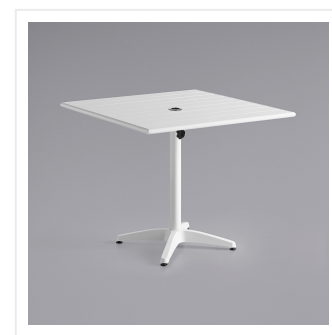

Lancaster Table & Seating 36" x 36" White Powder-Coated Aluminum Dining Height Outdoor Table with Umbrella Hole and 4 Side Chairs

#4273636DUS4W

Item #: 4273636DUS4W Qty: _____

Project: _____

Approval: _____ Date: _____

Features

- Made for use on outdoor patios and bar areas
- Powder-coated aluminum construction is lightweight, durable, and resistant to corrosion
- Smooth surface with white color creates a bright and lively outdoor atmosphere
- UV-resistant finished so that color will not fade over time
- Chair has a seating capacity of 300 lb.

Notes & Details

Allow your guests to enjoy the breezy summer weather with this Lancaster Table & Seating 36" x 36" white powder-coated aluminum dining height outdoor table with umbrella hole and 4 side chairs! Designed specifically for outdoor use, this combo makes an excellent addition to restaurants, bar patios, and other outdoor entertainment areas such as banquets and luaus. Their lightweight construction allows you to easily move them around your outdoor setting for the best possible view. Your guests will love the opportunity to enjoy the temperate weather with the convenience and comfort of this table!

This table features a pedestal base that allows it to stand firm on your patio. Plus, it features a built-in umbrella hole so you can pair the table with a compatible umbrella (sold separately) to add shade at your restaurant or cafe. The table's dining height is perfect to let guests sit comfortably during their meal, while the chair's slotted design allows for excellent airflow to keep guests cool. Its 300 lb. capacity brings strength and durability to the chair and your presentation.