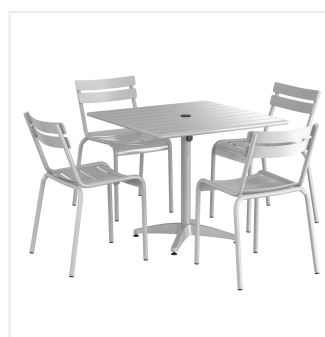

Lancaster Table & Seating 36" x 36" Silver Powder-Coated Aluminum Dining Height Outdoor Table with Umbrella Hole and 4 Side Chairs

#4273636DUS4S

Item #: 4273636DUS4S Qty: _____

Project: _____

Approval: _____ Date: _____

Features

- Made for use on outdoor patios and bar areas
- Powder-coated aluminum construction is lightweight, durable, and resistant to corrosion
- Smooth surface with silver color creates a bright and lively outdoor atmosphere
- UV-resistant finished so that color will not fade over time
- Chair has a seating capacity of 300 lb.

Notes & Details

Allow your guests to enjoy the breezy summer weather with this Lancaster Table & Seating 36" x 36" silver powder-coated aluminum dining height outdoor table with umbrella hole and 4 side chairs! Designed specifically for outdoor use, this combo makes an excellent addition to restaurants, bar patios, and other outdoor entertainment areas such as banquets and luaus. Their lightweight construction allows you to easily move them around your outdoor setting for the best possible view. Your guests will love the opportunity to enjoy the temperate weather with the convenience and comfort of this table!

This table features a pedestal base that allows it to stand firm on your patio. Plus, it features a built-in umbrella hole so you can pair the table with a compatible umbrella (sold separately) to add shade at your restaurant or cafe. The table's dining height is perfect to let guests sit comfortably during their meal, while the chair's slotted design allows for excellent airflow to keep guests cool. Its 300 lb. capacity brings strength and durability to the chair and your presentation.