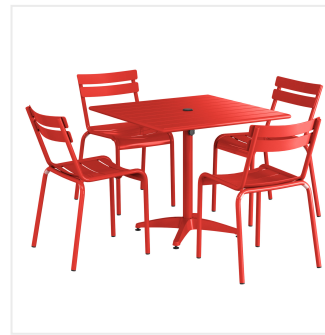

Lancaster Table & Seating 36" x 36" Red Powder-Coated Aluminum Dining Height Outdoor Table with Umbrella Hole and 4 Side Chairs

#4273636DUS4R

Item #: 4273636DUS4R Qty: _____

Project: _____

Approval: _____ Date: _____

Features

- Made for use on outdoor patios and bar areas
- Powder-coated aluminum construction is lightweight, durable, and resistant to corrosion
- Smooth surface with red color creates a bright and lively outdoor atmosphere
- UV-resistant finished so that color will not fade over time
- Chair has a seating capacity of 300 lb.

Notes & Details

Allow your guests to enjoy the breezy summer weather with this Lancaster Table & Seating 36" x 36" red powder-coated aluminum dining height outdoor table with umbrella hole and 4 side chairs! Designed specifically for outdoor use, this combo makes an excellent addition to restaurants, bar patios, and other outdoor entertainment areas such as banquets and luaus. Their lightweight construction allows you to easily move them around your outdoor setting for the best possible view. Your guests will love the opportunity to enjoy the temperate weather with the convenience and comfort of this table!

This table features a pedestal base that allows it to stand firm on your patio. Plus, it features a built-in umbrella hole so you can pair the table with a compatible umbrella (sold separately) to add shade at your restaurant or cafe. The table's dining height is perfect to let guests sit comfortably during their meal, while the chair's slotted design allows for excellent airflow to keep guests cool. Its 300 lb. capacity brings strength and durability to the chair and your presentation.