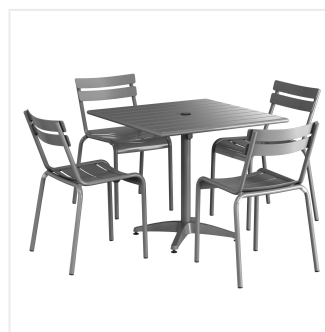

Lancaster Table & Seating 36" x 36" Matte Gray Powder-Coated Aluminum Dining Height Outdoor Table with Umbrella Hole and 4 Side Chairs

#4273636DUS4G

Item #: 4273636DUS4G Qty: _____

Project: _____

Approval: _____ Date: _____

Features

- Made for use on outdoor patios and bar areas
- Powder-coated aluminum construction is lightweight, durable, and resistant to corrosion
- Smooth surface with matte gray color creates a bright and lively outdoor atmosphere
- UV-resistant finished so that color will not fade over time
- Chair has a seating capacity of 300 lb.

Notes & Details

Allow your guests to enjoy the breezy summer weather with this Lancaster Table & Seating 36" x 36" matte gray powder-coated aluminum dining height outdoor table with umbrella hole and 4 side chairs! Designed specifically for outdoor use, this combo makes an excellent addition to restaurants, bar patios, and other outdoor entertainment areas such as banquets and luaus. Their lightweight construction allows you to easily move them around your outdoor setting for the best possible view. Your guests will love the opportunity to enjoy the temperate weather with the convenience and comfort of this table!

This table features a pedestal base that allows it to stand firm on your patio. Plus, it features a built-in umbrella hole so you can pair the table with a compatible umbrella (sold separately) to add shade at your restaurant or cafe. The table's dining height is perfect to let guests sit comfortably during their meal, while the chair's slotted design allows for excellent airflow to keep guests cool. Its 300 lb. capacity brings strength and durability to the chair and your presentation.