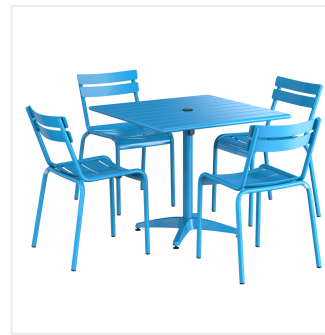

Lancaster Table & Seating 36" x 36" Blue Powder-Coated Aluminum Dining Height Outdoor Table with Umbrella Hole and 4 Side Chairs

#4273636DUS4B

Item #: 4273636DUS4B Qty: _____

Project: _____

Approval: _____ Date: _____

Features

- Made for use on outdoor patios and bar areas
- Powder-coated aluminum construction is lightweight, durable, and resistant to corrosion
- Smooth surface with blue color creates a bright and lively outdoor atmosphere
- UV-resistant finished so that color will not fade over time
- Chair has a seating capacity of 300 lb.

Notes & Details

Allow your guests to enjoy the breezy summer weather with this Lancaster Table & Seating 36" x 36" blue powder-coated aluminum dining height outdoor table with umbrella hole and 4 side chairs! Designed specifically for outdoor use, this combo makes an excellent addition to restaurants, bar patios, and other outdoor entertainment areas such as banquets and luaus. Their lightweight construction allows you to easily move them around your outdoor setting for the best possible view. Your guests will love the opportunity to enjoy the temperate weather with the convenience and comfort of this table!

This table features a pedestal base that allows it to stand firm on your patio. Plus, it features a built-in umbrella hole so you can pair the table with a compatible umbrella (sold separately) to add shade at your restaurant or cafe. The table's dining height is perfect to let guests sit comfortably during their meal, while the chair's slotted design allows for excellent airflow to keep guests cool. Its 300 lb. capacity brings strength and durability to the chair and your presentation.